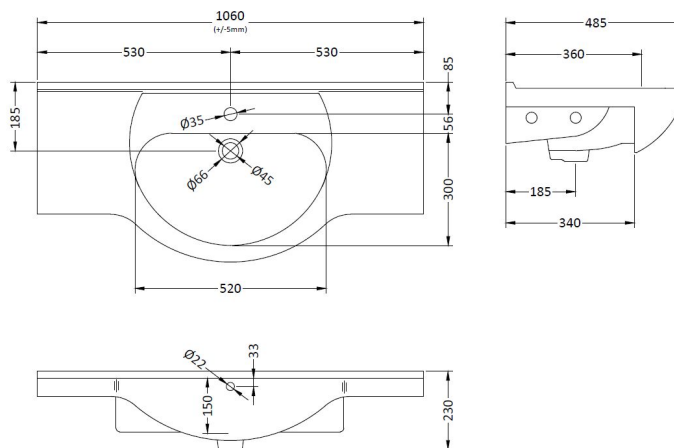

### Product Dimensions

Height (mm):	485
Width (mm):	1060
Depth (mm):	230
Nett Weight (kg):	30

### Packaging Dimensions

Height (mm):	510
Width (mm):	1060
Depth (mm):	240
Gross Weight (kg):	30.68

### Product Dimensions

Height (mm):	781
Width (mm):	1014
Depth (mm):	328
Nett Weight (kg):	36

### Packaging Dimensions

Height (mm):	355
Width (mm):	1040
Depth (mm):	815
Gross Weight (kg):	36