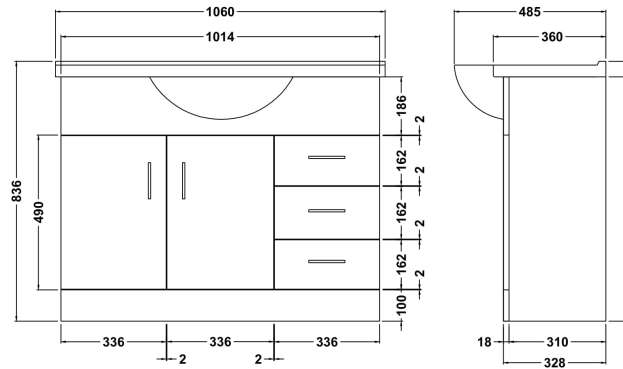

Sales Code: VTY1050

Description: High Gloss White 1050 Basin Unit

Packaging Details

Barcode: 5055146168645