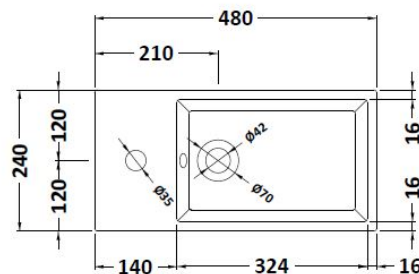

Packaging Dimensions

Height (mm):	255
Width (mm):	500
Depth (mm):	720
Gross Weight (kg):	14.06

Packaging Data

Box Colour:	Brown Cardboard Box - Printed
Box Qty:	1
Label Size:	100 x 50
Label Colour:	Not Applicable
Label Qty:	0

Outer Box Dimensions (If Applicable)

Height (mm):	
Width (mm):	
Depth (mm):	
Gross Weight (kg):	
Barcode:	5055146195580

Product Details

Country of Origin:	China
Fitting Instruction:	No
Certification:	FSC: Yes CE: N/A
Colour:	Gloss White
Construction Method:	Cam & Wood Dowel
Construction Type:	Rigid
Cabinet Finish:	MFC Painted Gloss
Fascia Finish:	Mdf Painted Gloss
Cabinet Thickness (mm):	16
Fascia Thickness (mm):	18
Drawer Included:	No
Drawer Type:	Not Applicable
No of Shelves:	1
Hinge Type:	95 Degree Clip-On Soft Close
Hinge Included:	Yes
Adjustable Legs:	No
Fixings Included:	Yes
Handle Style:	Modern
Handle Included:	Yes
Waste Shroud:	No
Handle Type:	Bar

Sales Code: NBV001

Description: Cubix Compact Vessel

Product Dimensions

Height (mm):	240
Width (mm):	480
Depth (mm):	140
Nett Weight (kg):	10.78

Packaging Dimensions

Height (mm):	270
Width (mm):	470
Depth (mm):	180
Gross Weight (kg):	10.78

Packaging Data

Box Colour:	Brown Cardboard Box - Printed
Box Qty:	1
Label Size:	100 x 50
Label Colour:	White Label
Label Qty:	2

Outer Box Dimensions (If Applicable)

Height (mm):	
Width (mm):	
Depth (mm):	
Gross Weight (kg):	
Barcode:	5055146194033