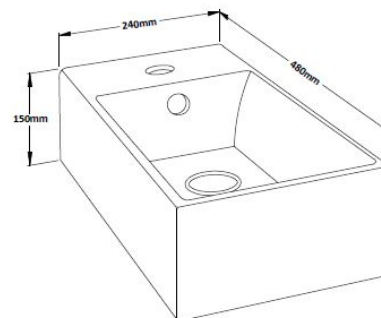

Packaging Dimensions

Height (mm):	255
Width (mm):	500
Depth (mm):	720
Gross Weight (kg):	14.06

Packaging Data

Box Colour:	Brown Cardboard Box - Printed
Box Qty:	1
Label Size:	100 x 50
Label Colour:	Not Applicable
Label Qty:	0

Outer Box Dimensions (If Applicable)

Height (mm):	
Width (mm):	
Depth (mm):	
Gross Weight (kg):	
Barcode:	5055146195580

Product Details

Country of Origin:	China
Fitting Instruction:	No
Certification:	FSC: Yes CE: N/A
Colour:	Gloss White
Construction Method:	Cam & Wood Dowel
Construction Type:	Rigid
Cabinet Finish:	MFC Painted Gloss
Fascia Finish:	Mdf Painted Gloss
Cabinet Thickness (mm):	16
Fascia Thickness (mm):	18
Drawer Included:	No
Drawer Type:	Not Applicable
No of Shelves:	1
Hinge Type:	95 Degree Clip-On Soft Close
Hinge Included:	Yes
Adjustable Legs:	No
Fixings Included:	Yes
Handle Style:	Modern
Handle Included:	Yes
Waste Shroud:	No
Handle Type:	Bar

Sales Code: NBV001

Description: Cubix Compact Vessel

Product Dimensions

Height (mm):	240
Width (mm):	480
Depth (mm):	140
Nett Weight (kg):	10.78

Packaging Dimensions

Height (mm):	270
Width (mm):	470
Depth (mm):	180
Gross Weight (kg):	10.78

Packaging Data

Box Colour:	Brown Cardboard Box - Printed
Box Qty:	1
Label Size:	100 x 50
Label Colour:	White Label
Label Qty:	2

Outer Box Dimensions (If Applicable)

Height (mm):	
Width (mm):	
Depth (mm):	
Gross Weight (kg):	
Barcode:	5055146194033