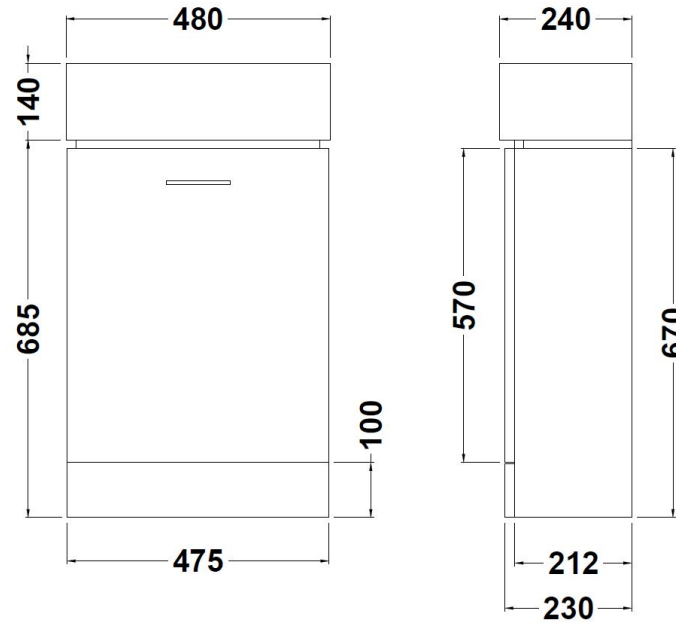

Sales Code: VTY058

Description: White Compact Cabinet & Basin

Packaging Details

Barcode: 5055146195573

Sales Code: NVX102

Description: Cubix Compact Unit 450

Product Dimensions

Height (mm):	670
Width (mm):	475
Depth (mm):	230
Nett Weight (kg):	14.06

Packaging Dimensions

Height (mm):	255
Width (mm):	500
Depth (mm):	720
Gross Weight (kg):	14.06

Packaging Data

Box Colour:	Brown Cardboard Box - Printed
Box Qty:	1
Label Size:	100 x 50
Label Colour:	Not Applicable
Label Qty:	0

Sales Code: NBV001

Description: Cubix Compact Vessel

Product Dimensions

Height (mm):	240
Width (mm):	480
Depth (mm):	140
Nett Weight (kg):	10.78

Packaging Dimensions

Height (mm):	270
Width (mm):	470
Depth (mm):	180
Gross Weight (kg):	10.78

Packaging Data

Box Colour:	Brown Cardboard Box - Printed
Box Qty:	1
Label Size:	100 x 50
Label Colour:	White Label
Label Qty:	2

Outer Box Dimensions (If Applicable)

Height (mm):	
Width (mm):	
Depth (mm):	
Gross Weight (kg):	
Barcode:	5055146194033