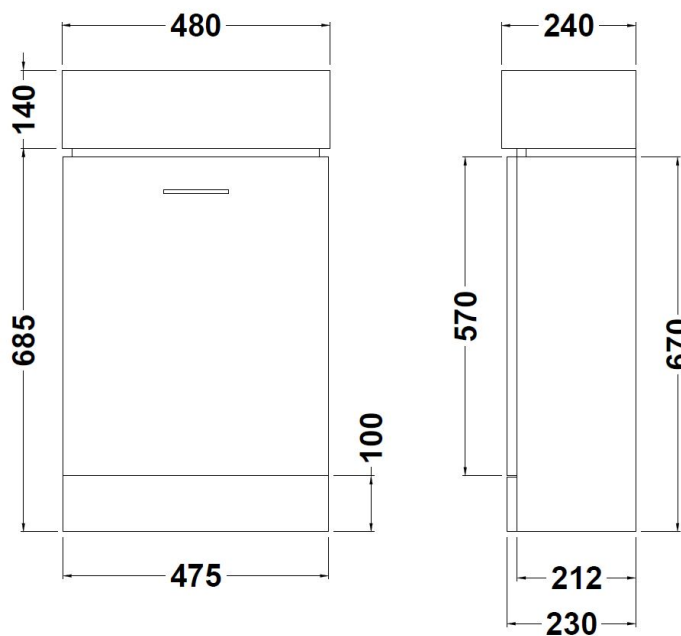

Sales Code: VTY058

Description: White Compact Cabinet & Basin

Packaging Details

Barcode: 5055146195573

Sales Code: NVX102

Description: Cubix Compact Unit 450

Product Dimensions

Height (mm):	670
Width (mm):	475
Depth (mm):	230
Nett Weight (kg):	14.06

Packaging Dimensions

Height (mm):	255
Width (mm):	500
Depth (mm):	720
Gross Weight (kg):	14.06

Packaging Data

Box Colour:	Brown Cardboard Box - Printed
Box Qty:	1
Label Size:	100 x 50
Label Colour:	Not Applicable
Label Qty:	0

Sales Code: NBV001

Description: Cubix Compact Vessel

Product Dimensions

Height (mm):	240
Width (mm):	480
Depth (mm):	140
Nett Weight (kg):	10.78

Packaging Dimensions

Height (mm):	270
Width (mm):	470
Depth (mm):	180
Gross Weight (kg):	10.78

Packaging Data

Box Colour:	Brown Cardboard Box - Printed
Box Qty:	1
Label Size:	100 x 50
Label Colour:	White Label
Label Qty:	2

Outer Box Dimensions (If Applicable)

Height (mm):	
Width (mm):	
Depth (mm):	
Gross Weight (kg):	
Barcode:	5055146194033