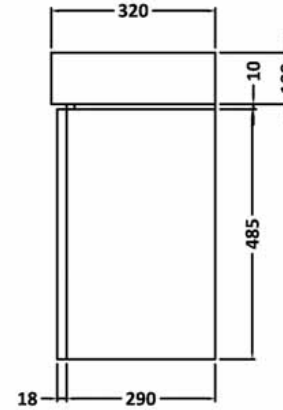

Sales Code: VTWW450

Description: Checkers White 450 W/H Basin Unit

Packaging Details

Barcode: 5055369004416

Sales Code: NVX183

Description: Gloss White 450 W/H 2 Door Unit

Product Dimensions

Height (mm):	485
Width (mm):	440
Depth (mm):	310
Nett Weight (kg):	12.3

Packaging Dimensions

Height (mm):	520
Width (mm):	355
Depth (mm):	455
Gross Weight (kg):	12.3

Packaging Data

Box Colour:	Brown Cardboard Box - Printed
Box Qty:	1
Label Size:	100 x 50
Label Colour:	Not Applicable
Label Qty:	0

Outer Box Dimensions (If Applicable)

Height (mm):	
Width (mm):	
Depth (mm):	
Gross Weight (kg):	
Barcode:	5055369001941

Product Details

Country of Origin:	China
Fitting Instruction:	No
Certification:	FSC: Yes CE: N/A
Colour:	Gloss White
Construction Method:	Cam & Wood Dowel
Construction Type:	Rigid
Cabinet Finish:	Mdf Painted Gloss
Fascia Finish:	Mdf Painted Gloss
Cabinet Thickness (mm):	16
Fascia Thickness (mm):	18
Drawer Included:	No
Drawer Type:	Not Applicable
No of Shelves:	0
Hinge Type:	95 Degree Clip-On Soft Close
Hinge Included:	Yes
Adjustable Legs:	No
Fixings Included:	Yes
Handle Style:	Modern
Handle Included:	Yes
Waste Shroud:	No
Handle Type:	D-Shape

Sales Code: NBV002

Description: Cubix / Washstand Vessel

Product Dimensions

Height (mm):	100
Width (mm):	450
Depth (mm):	320
Nett Weight (kg):	8.7

Packaging Dimensions

Height (mm):	140
Width (mm):	470
Depth (mm):	340
Gross Weight (kg):	8.9