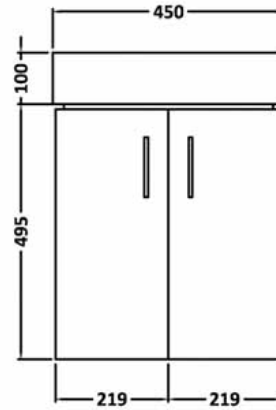

Sales Code: VTWW450

Description: Checkers White 450 W/H Basin Unit

Packaging Details

Barcode: 5055369004416

Sales Code: NVX183

Description: Gloss White 450 W/H 2 Door Unit

Product Dimensions

Height (mm):	485
Width (mm):	440
Depth (mm):	310
Nett Weight (kg):	12.3

Packaging Dimensions

Height (mm):	520
Width (mm):	355
Depth (mm):	455
Gross Weight (kg):	12.3

Packaging Data

Box Colour:	Brown Cardboard Box - Printed
Box Qty:	1
Label Size:	100 x 50
Label Colour:	Not Applicable
Label Qty:	0

Outer Box Dimensions (If Applicable)

Height (mm):	
Width (mm):	
Depth (mm):	
Gross Weight (kg):	
Barcode:	5055369001941

Product Details

Country of Origin:	China
Fitting Instruction:	No
Certification:	FSC: Yes CE: N/A
Colour:	Gloss White
Construction Method:	Cam & Wood Dowel
Construction Type:	Rigid
Cabinet Finish:	Mdf Painted Gloss
Fascia Finish:	Mdf Painted Gloss
Cabinet Thickness (mm):	16
Fascia Thickness (mm):	18
Drawer Included:	No
Drawer Type:	Not Applicable
No of Shelves:	0
Hinge Type:	95 Degree Clip-On Soft Close
Hinge Included:	Yes
Adjustable Legs:	No
Fixings Included:	Yes
Handle Style:	Modern
Handle Included:	Yes
Waste Shroud:	No
Handle Type:	D-Shape

Sales Code: NBV002

Description: Cubix / Washstand Vessel

Product Dimensions

Height (mm):	100
Width (mm):	450
Depth (mm):	320
Nett Weight (kg):	8.7

Packaging Dimensions

Height (mm):	140
Width (mm):	470
Depth (mm):	340
Gross Weight (kg):	8.9