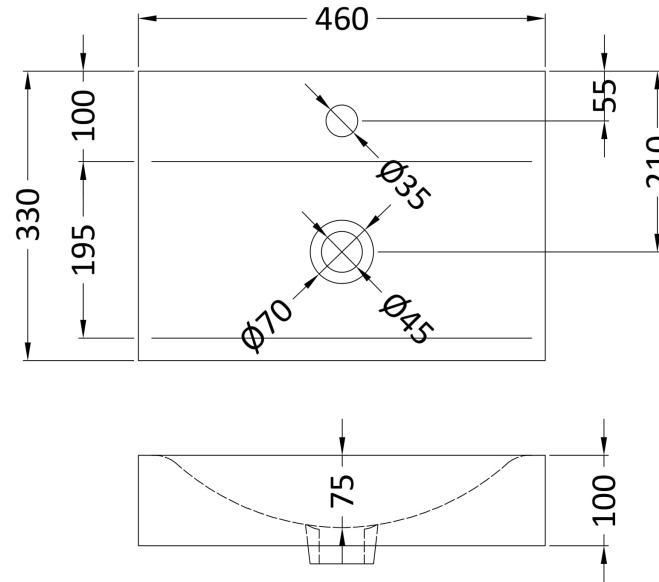

Packaging Dimensions

Height (mm):	520
Width (mm):	355
Depth (mm):	455
Gross Weight (kg):	12.3

Packaging Data

Box Colour:	Brown Cardboard Box - Printed
Box Qty:	1
Label Size:	100 x 50
Label Colour:	Not Applicable
Label Qty:	0

Outer Box Dimensions (If Applicable)

Height (mm):	
Width (mm):	
Depth (mm):	
Gross Weight (kg):	
Barcode:	5055369001941

Product Details

Country of Origin:	China
Fitting Instruction:	No
Certification:	FSC: Yes CE: N/A
Colour:	Gloss White
Construction Method:	Cam & Wood Dowel
Construction Type:	Rigid
Cabinet Finish:	Mdf Painted Gloss
Fascia Finish:	Mdf Painted Gloss
Cabinet Thickness (mm):	16
Fascia Thickness (mm):	18
Drawer Included:	No
Drawer Type:	Not Applicable
No of Shelves:	0
Hinge Type:	95 Degree Clip-On Soft Close
Hinge Included:	Yes
Adjustable Legs:	No
Fixings Included:	Yes
Handle Style:	Modern
Handle Included:	Yes
Waste Shroud:	No
Handle Type:	D-Shape

Sales Code: NBV002

Description: Cubix / Washstand Vessel

Product Dimensions

Height (mm):	100
Width (mm):	450
Depth (mm):	320
Nett Weight (kg):	8.7

Packaging Dimensions

Height (mm):	140
Width (mm):	470
Depth (mm):	340
Gross Weight (kg):	8.9

Packaging Data

Box Colour:	Brown Cardboard Box - Printed
Box Qty:	1
Label Size:	100 x 50
Label Colour:	White Label
Label Qty:	2

Outer Box Dimensions (If Applicable)

Height (mm):	
Width (mm):	
Depth (mm):	
Gross Weight (kg):	
Barcode:	5055146194484