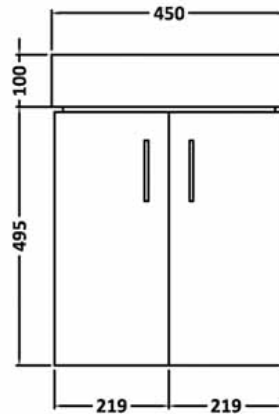

Sales Code: VTWW450

Description: Checkers White 450 W/H Basin Unit

Packaging Details

Barcode: 5055369004416

Sales Code: NVX183

Description: Gloss White 450 W/H 2 Door Unit

Product Dimensions

Height (mm):	485
Width (mm):	440
Depth (mm):	310
Nett Weight (kg):	12.3

Packaging Dimensions

Height (mm):	520
Width (mm):	355
Depth (mm):	455
Gross Weight (kg):	12.3

Packaging Data

Box Colour:	Brown Cardboard Box - Printed
Box Qty:	1
Label Size:	100 x 50
Label Colour:	Not Applicable
Label Qty:	0

Outer Box Dimensions (If Applicable)

Height (mm):	
Width (mm):	
Depth (mm):	
Gross Weight (kg):	
Barcode:	5055369001941

Product Details

Country of Origin:	China
Fitting Instruction:	No
Certification:	FSC: Yes CE: N/A
Colour:	Gloss White
Construction Method:	Cam & Wood Dowel
Construction Type:	Rigid
Cabinet Finish:	Mdf Painted Gloss
Fascia Finish:	Mdf Painted Gloss
Cabinet Thickness (mm):	16
Fascia Thickness (mm):	18
Drawer Included:	No
Drawer Type:	Not Applicable
No of Shelves:	0
Hinge Type:	95 Degree Clip-On Soft Close
Hinge Included:	Yes
Adjustable Legs:	No
Fixings Included:	Yes
Handle Style:	Modern
Handle Included:	Yes
Waste Shroud:	No
Handle Type:	D-Shape

Sales Code: NBV002

Description: Cubix / Washstand Vessel

Product Dimensions

Height (mm):	100
Width (mm):	450
Depth (mm):	320
Nett Weight (kg):	8.7

Packaging Dimensions

Height (mm):	140
Width (mm):	470
Depth (mm):	340
Gross Weight (kg):	8.9