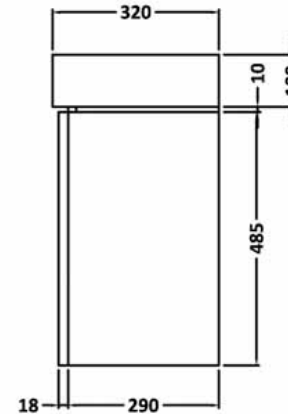

Sales Code: VTWW450

Description: Checkers White 450 W/H Basin Unit

Packaging Details

Barcode: 5055369004416

Sales Code: NVX183

Description: Gloss White 450 W/H 2 Door Unit

Product Dimensions

Height (mm):	485
Width (mm):	440
Depth (mm):	310
Nett Weight (kg):	12.3

Packaging Dimensions

Height (mm):	520
Width (mm):	355
Depth (mm):	455
Gross Weight (kg):	12.3

Packaging Data

Box Colour:	Brown Cardboard Box - Printed
Box Qty:	1
Label Size:	100 x 50
Label Colour:	Not Applicable
Label Qty:	0

Outer Box Dimensions (If Applicable)

Height (mm):	
Width (mm):	
Depth (mm):	
Gross Weight (kg):	
Barcode:	5055369001941

Product Details

Country of Origin:	China
Fitting Instruction:	No
Certification:	FSC: Yes CE: N/A
Colour:	Gloss White
Construction Method:	Cam & Wood Dowel
Construction Type:	Rigid
Cabinet Finish:	Mdf Painted Gloss
Fascia Finish:	Mdf Painted Gloss
Cabinet Thickness (mm):	16
Fascia Thickness (mm):	18
Drawer Included:	No
Drawer Type:	Not Applicable
No of Shelves:	0
Hinge Type:	95 Degree Clip-On Soft Close
Hinge Included:	Yes
Adjustable Legs:	No
Fixings Included:	Yes
Handle Style:	Modern
Handle Included:	Yes
Waste Shroud:	No
Handle Type:	D-Shape

Sales Code: NBV002

Description: Cubix / Washstand Vessel

Product Dimensions

Height (mm):	100
Width (mm):	450
Depth (mm):	320
Nett Weight (kg):	8.7

Packaging Dimensions

Height (mm):	140
Width (mm):	470
Depth (mm):	340
Gross Weight (kg):	8.9