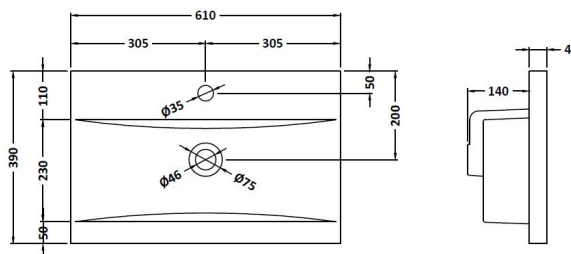

### Product Dimensions

Height (mm):	800
Width (mm):	600
Depth (mm):	385
Nett Weight (kg):	24

### Packaging Dimensions

Height (mm):	410
Width (mm):	635
Depth (mm):	835
Gross Weight (kg):	24

### Outer Box Dimensions (If Applicable)

Height (mm):	
Width (mm):	
Depth (mm):	
Gross Weight (kg):	
Barcode:	5055146194774

### Product Dimensions

Height (mm):	180
Width (mm):	610
Depth (mm):	390
Nett Weight (kg):	11