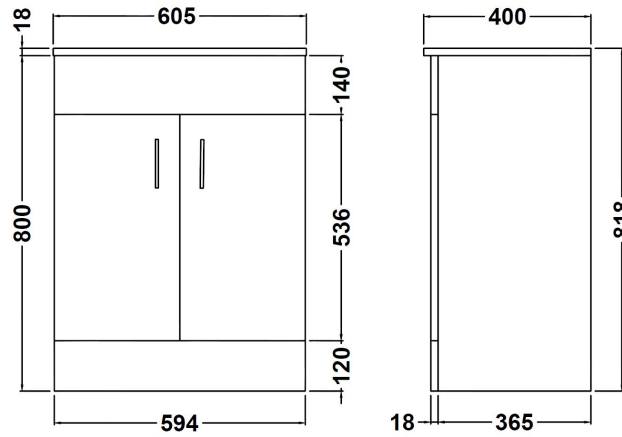

Sales Code: VTMW600E

Description: White Mid-Edged 600mm Basin Unit

Packaging Details

Barcode: 5055275868102