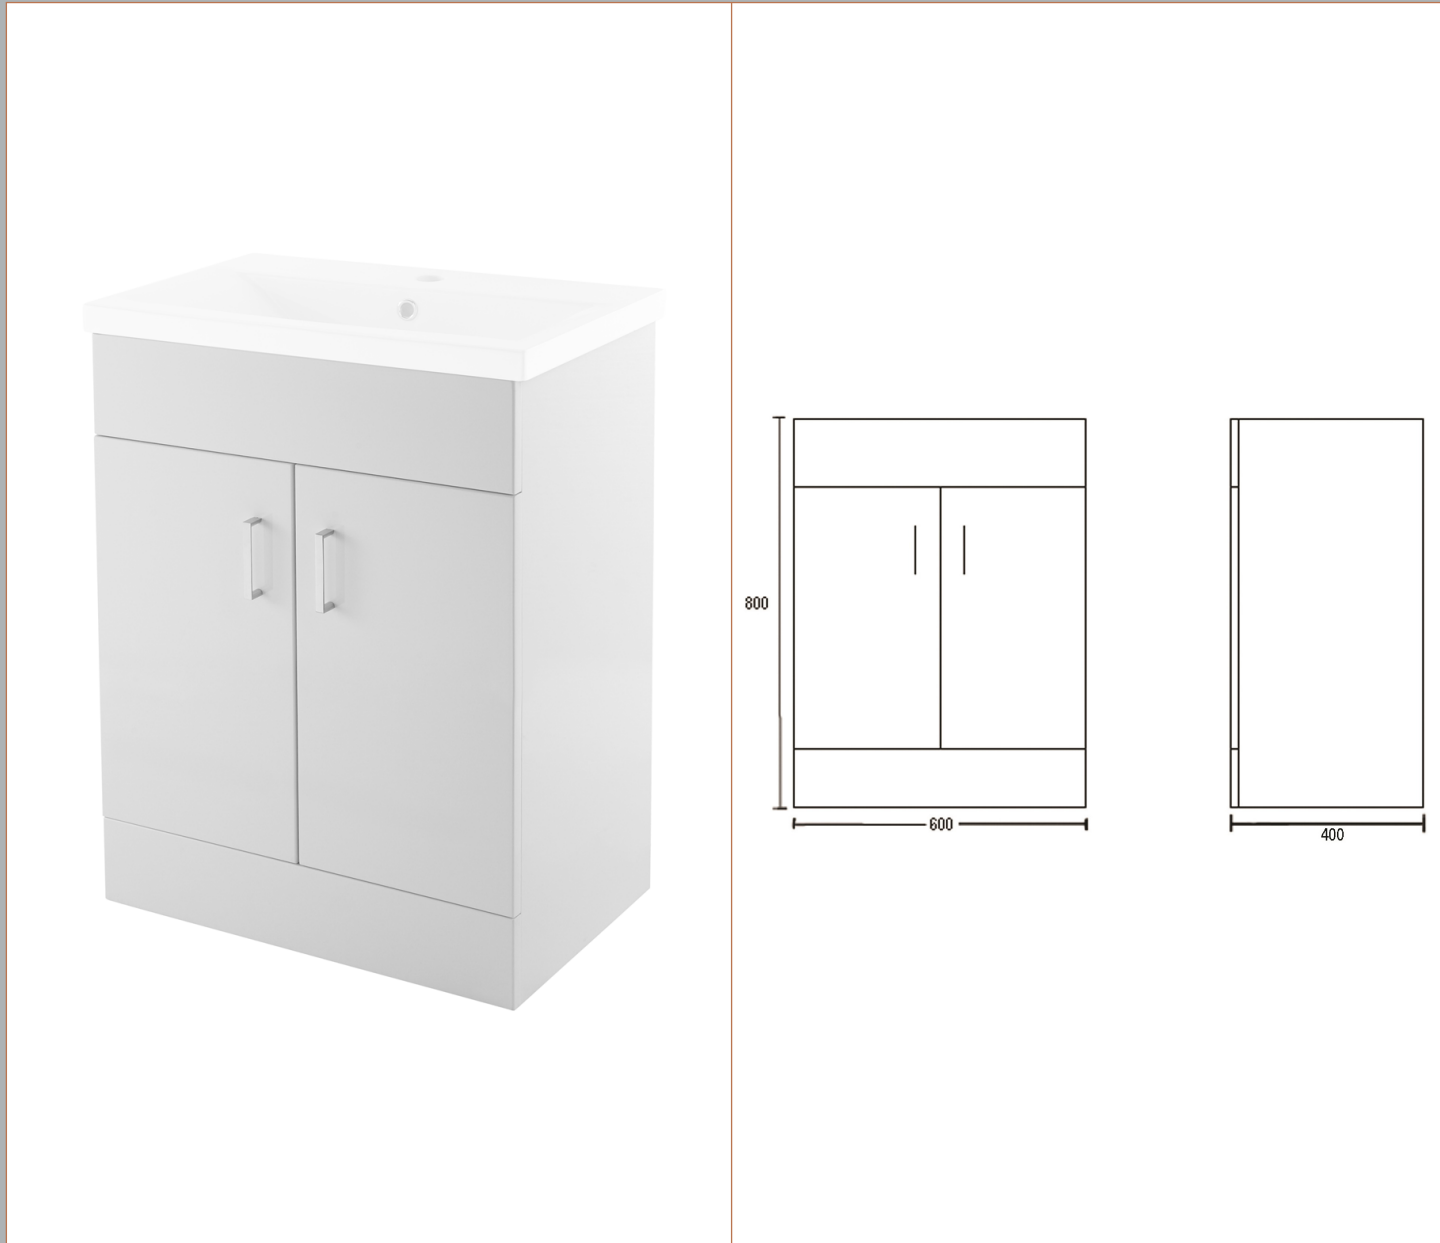

**Sales Code:** VTMW600E

**Description:** White Mid-Edged 600mm Basin Unit

**Packaging Details**

Barcode: 5055275868102

Sales Code: NVM103

Description: 600X400mm Turin Cabinet

### Product Dimensions

Height (mm):	800
Width (mm):	600
Depth (mm):	385
Nett Weight (kg):	24

### Packaging Dimensions

Height (mm):	410
Width (mm):	635
Depth (mm):	835
Gross Weight (kg):	24

### Product Dimensions

Height (mm):	180
Width (mm):	610
Depth (mm):	390
Nett Weight (kg):	11