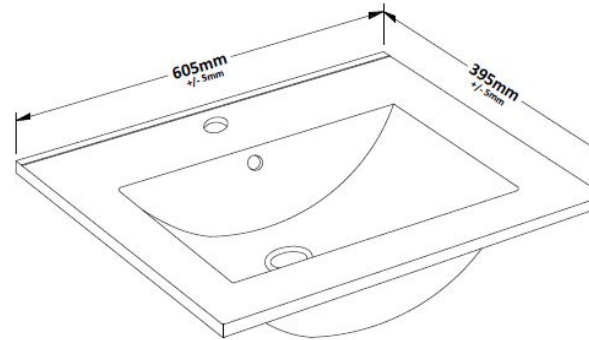

### Product Dimensions

Height (mm):	800
Width (mm):	600
Depth (mm):	385
Nett Weight (kg):	24

### Packaging Dimensions

Height (mm):	410
Width (mm):	635
Depth (mm):	835
Gross Weight (kg):	24

### Outer Box Dimensions (If Applicable)

Height (mm):	
Width (mm):	
Depth (mm):	
Gross Weight (kg):	
Barcode:	5055146194774

### Product Dimensions

Height (mm):	170
Width (mm):	600
Depth (mm):	390
Nett Weight (kg):	10.76