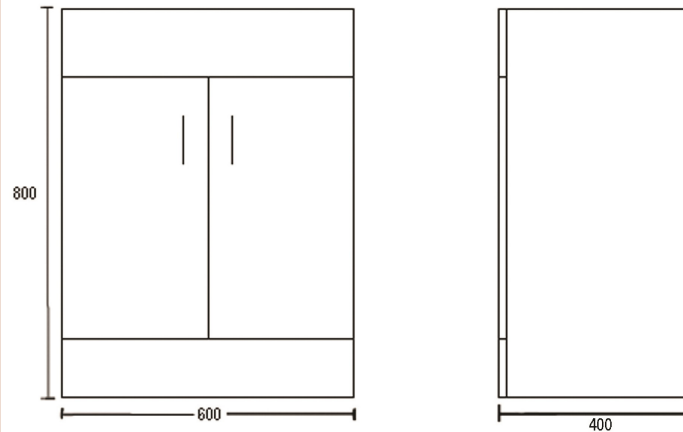

### Product Dimensions

Height (mm):	800
Width (mm):	600
Depth (mm):	385
Nett Weight (kg):	24

### Packaging Dimensions

Height (mm):	410
Width (mm):	635
Depth (mm):	835
Gross Weight (kg):	24

### Product Dimensions

Height (mm):	170
Width (mm):	600
Depth (mm):	390
Nett Weight (kg):	10.76

### Packaging Dimensions

Height (mm):	200
Width (mm):	400
Depth (mm):	620
Gross Weight (kg):	10.76