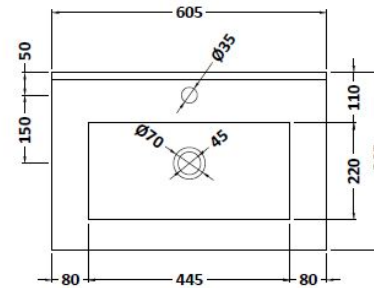

### Product Dimensions

Height (mm):	800
Width (mm):	600
Depth (mm):	385
Nett Weight (kg):	24

### Packaging Dimensions

Height (mm):	410
Width (mm):	635
Depth (mm):	835
Gross Weight (kg):	24

### Outer Box Dimensions (If Applicable)

Height (mm):	
Width (mm):	
Depth (mm):	
Gross Weight (kg):	
Barcode:	5055146194774

### Product Dimensions

Height (mm):	170
Width (mm):	600
Depth (mm):	390
Nett Weight (kg):	10.76