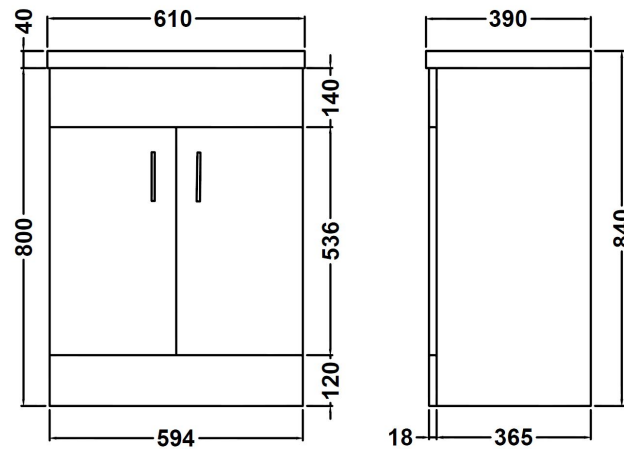

Sales Code: VTMW600

Description: White Minimalist 600mm Basin Unit

Packaging Details

Barcode: 5055146195009