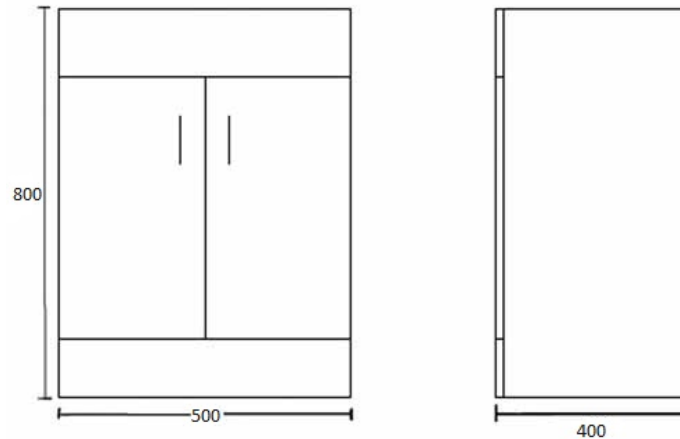

**Sales Code:** VTMW500E

**Description:** Floor Standing 500mm Cabinet & Basin 1

**Packaging Details**

Barcode: 5055275888902

**Sales Code:** NVM101

**Description:** 500mm X 385mm Deep Basin Unit

**Product Dimensions**

Height (mm):	800
Width (mm):	494
Depth (mm):	383
Nett Weight (kg):	20.5

**Packaging Dimensions**

Height (mm):	410
Width (mm):	535
Depth (mm):	835
Gross Weight (kg):	20.5

**Packaging Data**

Box Colour:	Brown Cardboard Box - Printed
Box Qty:	1
Label Size:	100 x 50
Label Colour:	Not Applicable
Label Qty:	0

**Outer Box Dimensions (If Applicable)**

Height (mm):	
Width (mm):	
Depth (mm):	
Gross Weight (kg):	
Barcode:	5055275826676

**Product Details**

Country of Origin:	United Kingdom
Fitting Instruction:	No
Certification:	FSC: Yes CE: N/A
Colour:	Gloss White
Construction Method:	Cam & Wood Dowel
Construction Type:	Rigid
Cabinet Finish:	MFC Painted Gloss
Fascia Finish:	Mdf Painted Gloss
Cabinet Thickness (mm):	16
Fascia Thickness (mm):	18
Drawer Included:	No
Drawer Type:	Not Applicable
No of Shelves:	1
Hinge Type:	95 Degree Clip-On Soft Close
Hinge Included:	Yes
Adjustable Legs:	No, Not Required
Fixings Included:	No
Handle Style:	Modern
Handle Included:	Yes
Waste Shroud:	Not Applicable
Handle Type:	D-Shape

**Sales Code:** NVM012

**Description:** 500 Mid-Edged Basin 1 Th

**Product Dimensions**

Height (mm):	180
Width (mm):	510
Depth (mm):	390
Nett Weight (kg):	10.54

**Packaging Dimensions**

Height (mm):	210
Width (mm):	410
Depth (mm):	530
Gross Weight (kg):	10.54