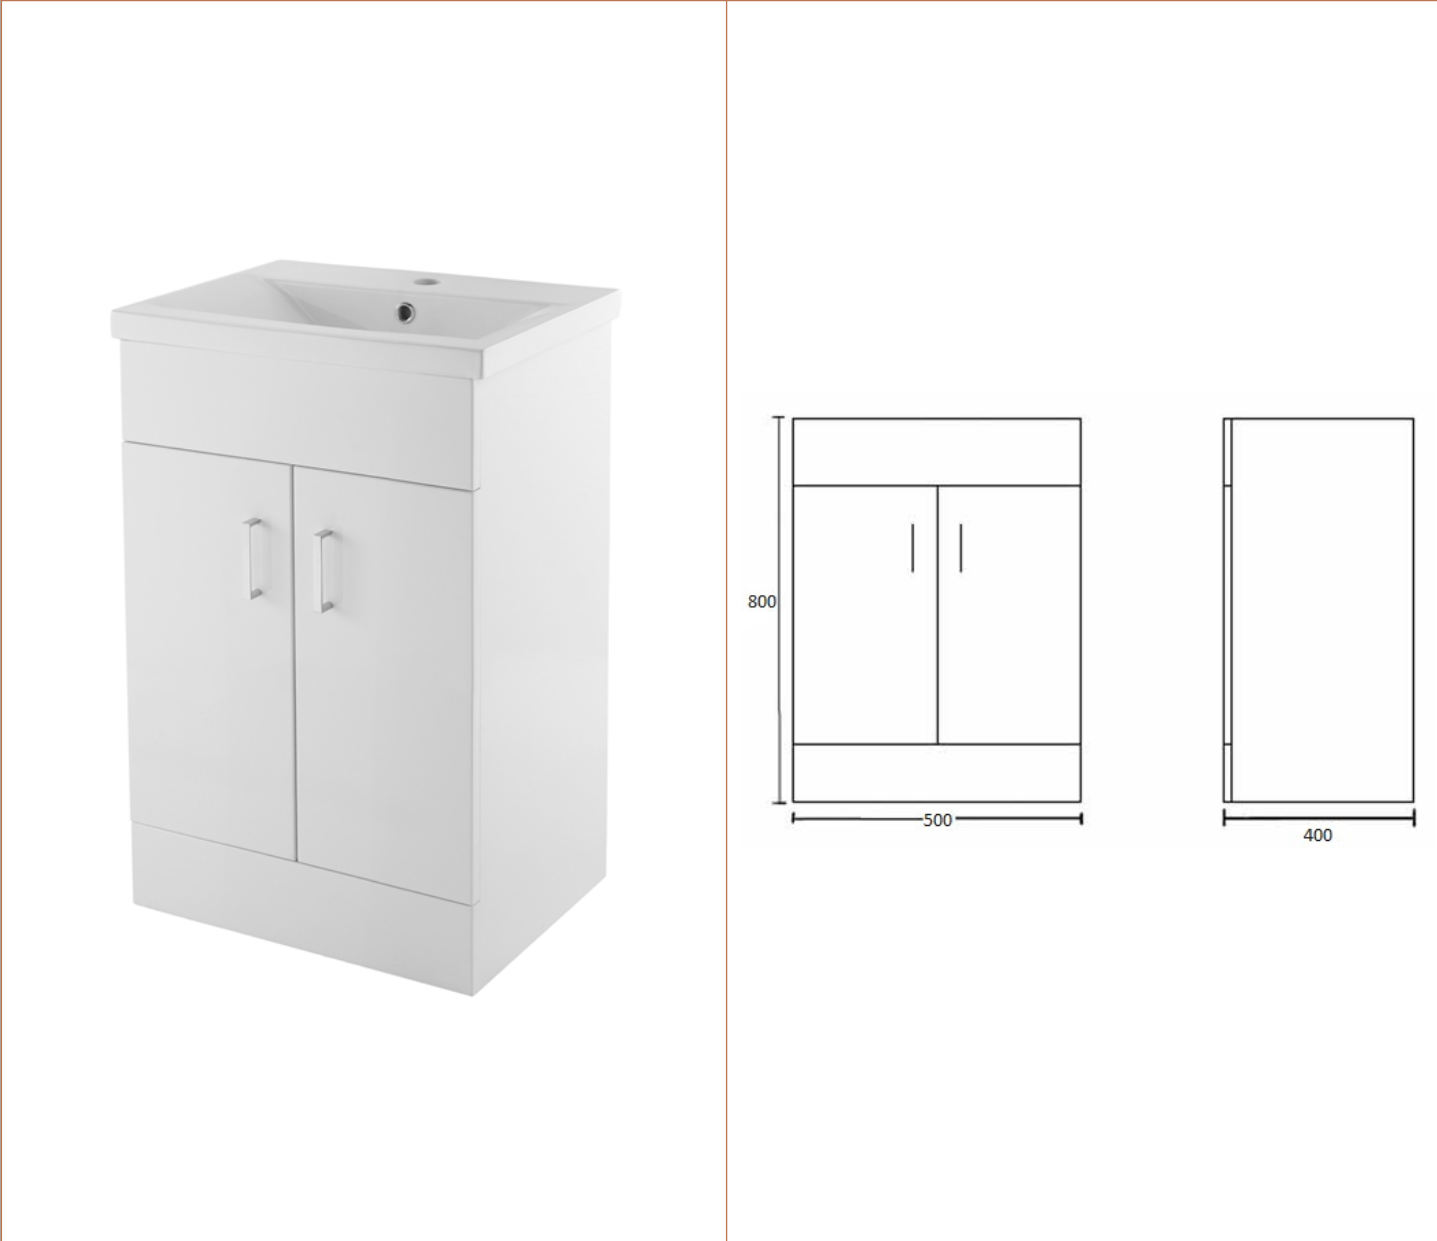

**Sales Code:** VTMW500E

**Description:** Floor Standing 500mm Cabinet & Basin 1

**Packaging Details**

Barcode: 5055275888902

**Sales Code:** NVM101

**Description:** 500mm X 385mm Deep Basin Unit

**Product Dimensions**

Height (mm):	800
Width (mm):	494
Depth (mm):	383
Nett Weight (kg):	20.5

**Packaging Dimensions**

Height (mm):	410
Width (mm):	535
Depth (mm):	835
Gross Weight (kg):	20.5

**Packaging Data**

Box Colour:	Brown Cardboard Box - Printed
Box Qty:	1
Label Size:	100 x 50
Label Colour:	Not Applicable
Label Qty:	0

**Outer Box Dimensions (If Applicable)**

Height (mm):	
Width (mm):	
Depth (mm):	
Gross Weight (kg):	
Barcode:	5055275826676

**Product Details**

Country of Origin:	United Kingdom
Fitting Instruction:	No
Certification:	FSC: Yes CE: N/A
Colour:	Gloss White
Construction Method:	Cam & Wood Dowel
Construction Type:	Rigid
Cabinet Finish:	MFC Painted Gloss
Fascia Finish:	Mdf Painted Gloss
Cabinet Thickness (mm):	16
Fascia Thickness (mm):	18
Drawer Included:	No
Drawer Type:	Not Applicable
No of Shelves:	1
Hinge Type:	95 Degree Clip-On Soft Close
Hinge Included:	Yes
Adjustable Legs:	No, Not Required
Fixings Included:	No
Handle Style:	Modern
Handle Included:	Yes
Waste Shroud:	Not Applicable
Handle Type:	D-Shape

**Sales Code:** NVM012

**Description:** 500 Mid-Edged Basin 1 Th

**Product Dimensions**

Height (mm):	180
Width (mm):	510
Depth (mm):	390
Nett Weight (kg):	10.54

**Packaging Dimensions**

Height (mm):	210
Width (mm):	410
Depth (mm):	530
Gross Weight (kg):	10.54