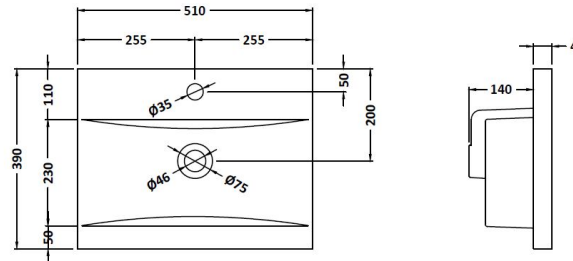

Height (mm):	800
Width (mm):	494
Depth (mm):	383
Nett Weight (kg):	20.5

**Packaging Dimensions**

Height (mm):	410
Width (mm):	535
Depth (mm):	835
Gross Weight (kg):	20.5

**Packaging Data**

Box Colour:	Brown Cardboard Box - Printed
Box Qty:	1
Label Size:	100 x 50
Label Colour:	Not Applicable
Label Qty:	0

**Outer Box Dimensions (If Applicable)**

Height (mm):	
Width (mm):	
Depth (mm):	
Gross Weight (kg):	
Barcode:	5055275826676

**Product Details**

Country of Origin:	United Kingdom
Fitting Instruction:	No
Certification:	FSC: Yes CE: N/A
Colour:	Gloss White
Construction Method:	Cam & Wood Dowel
Construction Type:	Rigid
Cabinet Finish:	MFC Painted Gloss
Fascia Finish:	Mdf Painted Gloss
Cabinet Thickness (mm):	16
Fascia Thickness (mm):	18
Drawer Included:	No
Drawer Type:	Not Applicable
No of Shelves:	1
Hinge Type:	95 Degree Clip-On Soft Close
Hinge Included:	Yes
Adjustable Legs:	No, Not Required
Fixings Included:	No
Handle Style:	Modern
Handle Included:	Yes
Waste Shroud:	Not Applicable
Handle Type:	D-Shape

**Sales Code:** NVM012

**Description:** 500 Mid-Edged Basin 1 Th

**Product Dimensions**

Height (mm):	180
Width (mm):	510
Depth (mm):	390
Nett Weight (kg):	10.54

**Packaging Dimensions**

Height (mm):	210
Width (mm):	410
Depth (mm):	530
Gross Weight (kg):	10.54

**Packaging Data**

Box Colour:	Brown Cardboard Box - Printed
Box Qty:	1
Label Size:	100 x 50
Label Colour:	White Label
Label Qty:	2

**Outer Box Dimensions (If Applicable)**

Height (mm):	
Width (mm):	
Depth (mm):	
Gross Weight (kg):	
Barcode:	5055369043446