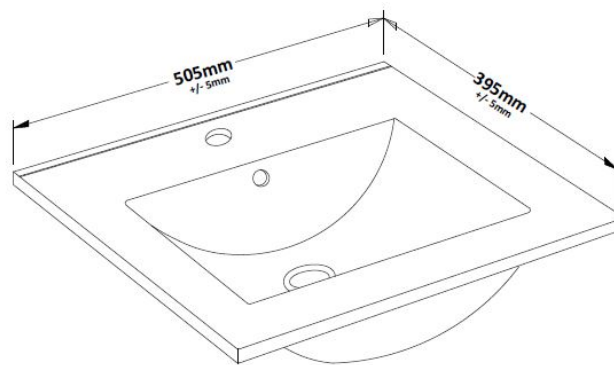

Height (mm):	800
Width (mm):	494
Depth (mm):	383
Nett Weight (kg):	20.5

**Packaging Dimensions**

Height (mm):	410
Width (mm):	535
Depth (mm):	835
Gross Weight (kg):	20.5

**Packaging Data**

Box Colour:	Brown Cardboard Box - Printed
Box Qty:	1
Label Size:	100 x 50
Label Colour:	Not Applicable
Label Qty:	0

**Outer Box Dimensions (If Applicable)**

Height (mm):	
Width (mm):	
Depth (mm):	
Gross Weight (kg):	
Barcode:	5055275826676

**Product Details**

Country of Origin:	United Kingdom
Fitting Instruction:	No
Certification:	FSC: Yes CE: N/A
Colour:	Gloss White
Construction Method:	Cam & Wood Dowel
Construction Type:	Rigid
Cabinet Finish:	MFC Painted Gloss
Fascia Finish:	Mdf Painted Gloss
Cabinet Thickness (mm):	16
Fascia Thickness (mm):	18
Drawer Included:	No
Drawer Type:	Not Applicable
No of Shelves:	1
Hinge Type:	95 Degree Clip-On Soft Close
Hinge Included:	Yes
Adjustable Legs:	No, Not Required
Fixings Included:	No
Handle Style:	Modern
Handle Included:	Yes
Waste Shroud:	Not Applicable
Handle Type:	D-Shape

### Product Dimensions

Height (mm):	170
Width (mm):	500
Depth (mm):	390
Nett Weight (kg):	9

### Packaging Dimensions

Height (mm):	400
Width (mm):	520
Depth (mm):	200
Gross Weight (kg):	9