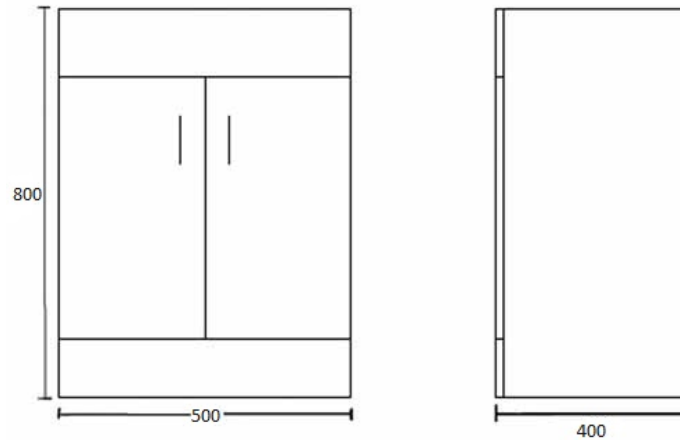

**Sales Code:** VTMW500

**Description:** Floor Standing 500mm Cabinet & Basin 2

**Packaging Details**

Barcode: 5055275888896

**Sales Code:** NVM101

**Description:** 500mm X 385mm Deep Basin Unit

**Product Dimensions**

Height (mm):	800
Width (mm):	494
Depth (mm):	383
Nett Weight (kg):	20.5

**Packaging Dimensions**

Height (mm):	410
Width (mm):	535
Depth (mm):	835
Gross Weight (kg):	20.5

**Packaging Data**

Box Colour:	Brown Cardboard Box - Printed
Box Qty:	1
Label Size:	100 x 50
Label Colour:	Not Applicable
Label Qty:	0

### Product Dimensions

Height (mm):	170
Width (mm):	500
Depth (mm):	390
Nett Weight (kg):	9

### Packaging Dimensions

Height (mm):	400
Width (mm):	520
Depth (mm):	200
Gross Weight (kg):	9