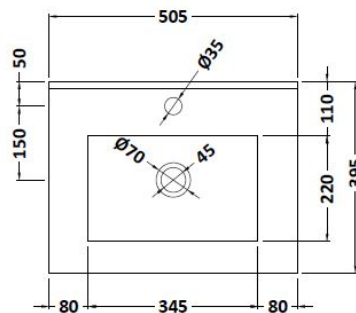

Height (mm):	800
Width (mm):	494
Depth (mm):	383
Nett Weight (kg):	20.5

**Packaging Dimensions**

Height (mm):	410
Width (mm):	535
Depth (mm):	835
Gross Weight (kg):	20.5

**Packaging Data**

Box Colour:	Brown Cardboard Box - Printed
Box Qty:	1
Label Size:	100 x 50
Label Colour:	Not Applicable
Label Qty:	0

**Outer Box Dimensions (If Applicable)**

Height (mm):	
Width (mm):	
Depth (mm):	
Gross Weight (kg):	
Barcode:	5055275826676

**Product Details**

Country of Origin:	United Kingdom
Fitting Instruction:	No
Certification:	FSC: Yes CE: N/A
Colour:	Gloss White
Construction Method:	Cam & Wood Dowel
Construction Type:	Rigid
Cabinet Finish:	MFC Painted Gloss
Fascia Finish:	Mdf Painted Gloss
Cabinet Thickness (mm):	16
Fascia Thickness (mm):	18
Drawer Included:	No
Drawer Type:	Not Applicable
No of Shelves:	1
Hinge Type:	95 Degree Clip-On Soft Close
Hinge Included:	Yes
Adjustable Legs:	No, Not Required
Fixings Included:	No
Handle Style:	Modern
Handle Included:	Yes
Waste Shroud:	Not Applicable
Handle Type:	D-Shape

### Product Dimensions

Height (mm):	170
Width (mm):	500
Depth (mm):	390
Nett Weight (kg):	9

### Packaging Dimensions

Height (mm):	400
Width (mm):	520
Depth (mm):	200
Gross Weight (kg):	9