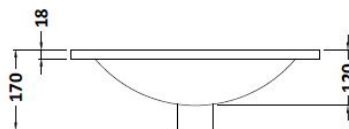

Height (mm):	800
Width (mm):	494
Depth (mm):	383
Nett Weight (kg):	20.5

**Packaging Dimensions**

Height (mm):	410
Width (mm):	535
Depth (mm):	835
Gross Weight (kg):	20.5

**Packaging Data**

Box Colour:	Brown Cardboard Box - Printed
Box Qty:	1
Label Size:	100 x 50
Label Colour:	Not Applicable
Label Qty:	0

**Outer Box Dimensions (If Applicable)**

Height (mm):	
Width (mm):	
Depth (mm):	
Gross Weight (kg):	
Barcode:	5055275826676

**Product Details**

Country of Origin:	United Kingdom
Fitting Instruction:	No
Certification:	FSC: Yes CE: N/A
Colour:	Gloss White
Construction Method:	Cam & Wood Dowel
Construction Type:	Rigid
Cabinet Finish:	MFC Painted Gloss
Fascia Finish:	Mdf Painted Gloss
Cabinet Thickness (mm):	16
Fascia Thickness (mm):	18
Drawer Included:	No
Drawer Type:	Not Applicable
No of Shelves:	1
Hinge Type:	95 Degree Clip-On Soft Close
Hinge Included:	Yes
Adjustable Legs:	No, Not Required
Fixings Included:	No
Handle Style:	Modern
Handle Included:	Yes
Waste Shroud:	Not Applicable
Handle Type:	D-Shape

### Product Dimensions

Height (mm):	170
Width (mm):	500
Depth (mm):	390
Nett Weight (kg):	9

### Outer Box Dimensions (If Applicable)

Height (mm):	
Width (mm):	
Depth (mm):	
Gross Weight (kg):	
Barcode:	5055275828670