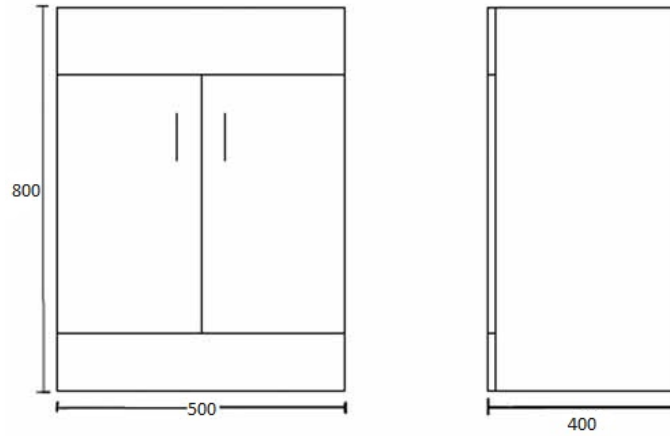

**Sales Code:** VTMW500

**Description:** Floor Standing 500mm Cabinet & Basin 2

**Packaging Details**

Barcode: 5055275888896

**Sales Code:** NVM101

**Description:** 500mm X 385mm Deep Basin Unit

**Product Dimensions**

Height (mm):	800
Width (mm):	494
Depth (mm):	383
Nett Weight (kg):	20.5

**Packaging Dimensions**

Height (mm):	410
Width (mm):	535
Depth (mm):	835
Gross Weight (kg):	20.5

**Packaging Data**

Box Colour:	Brown Cardboard Box - Printed
Box Qty:	1
Label Size:	100 x 50
Label Colour:	Not Applicable
Label Qty:	0

### Product Dimensions

Height (mm):	170
Width (mm):	500
Depth (mm):	390
Nett Weight (kg):	9

### Packaging Dimensions

Height (mm):	400
Width (mm):	520
Depth (mm):	200
Gross Weight (kg):	9