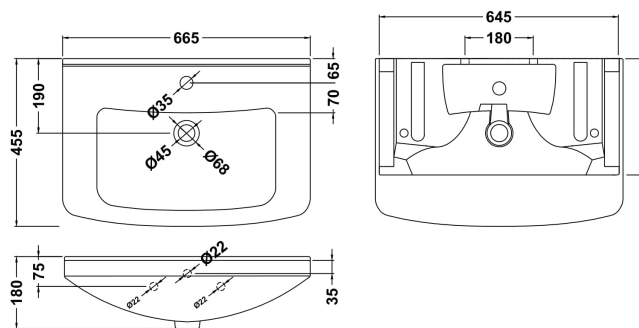

### Product Dimensions

Height (mm):	180
Width (mm):	650
Depth (mm):	450
Nett Weight (kg):	17.5

### Packaging Dimensions

Height (mm):	490
Width (mm):	190
Depth (mm):	690
Gross Weight (kg):	17.5

### Product Dimensions

Height (mm):	781
Width (mm):	620
Depth (mm):	298
Nett Weight (kg):	19.5

### Packaging Dimensions

Height (mm):	325
Width (mm):	645
Depth (mm):	815
Gross Weight (kg):	19.5