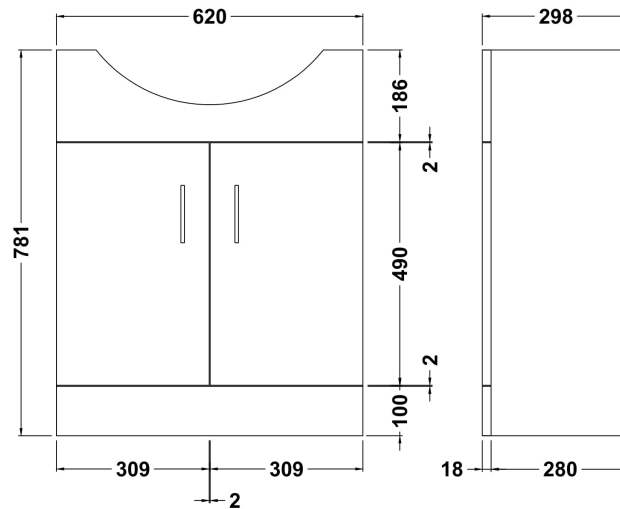

### Product Dimensions

Height (mm):	180
Width (mm):	650
Depth (mm):	450
Nett Weight (kg):	17.5

### Packaging Dimensions

Height (mm):	490
Width (mm):	190
Depth (mm):	690
Gross Weight (kg):	17.5

### Outer Box Dimensions (If Applicable)

Height (mm):	
Width (mm):	
Depth (mm):	
Gross Weight (kg):	
Barcode:	5055369054190

### Product Dimensions

Height (mm):	781
Width (mm):	620
Depth (mm):	298
Nett Weight (kg):	19.5