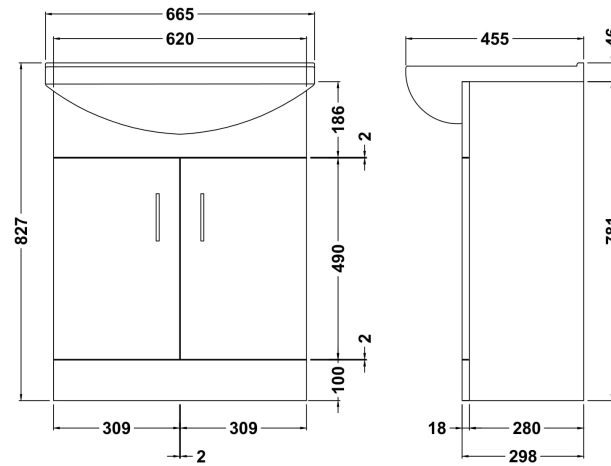

Sales Code: VTM650

Description: Mayford 650mm Basin & Cabinet

Packaging Details

Barcode: 5055369071067