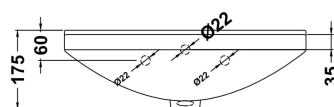

### Packaging Details

Barcode: 5055369071050

Sales Code: NBC102

Description: 550 Deluxe Basin 1Th (300 Deep)

**Product Dimensions**

Height (mm):	160
Width (mm):	506
Depth (mm):	403
Nett Weight (kg):	13

**Packaging Dimensions**

**Outer Box Dimensions (If Applicable)**

Height (mm):	
Width (mm):	
Depth (mm):	
Gross Weight (kg):	
Barcode:	5055369054183

**Product Details**

Country of Origin:	China
Fitting Instruction:	No
Certification:	CE: No WRAS: N/A WRAS No: N/A
Product Material:	Vitreous China
Fixing Supplied:	No

### Product Dimensions

Height (mm):	781
Width (mm):	520
Depth (mm):	298
Nett Weight (kg):	15.8

### Packaging Dimensions

Height (mm):	325
Width (mm):	540
Depth (mm):	815
Gross Weight (kg):	16.8