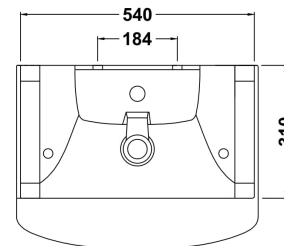

### Packaging Details

Barcode: 5055369071050

Sales Code: NBC102

Description: 550 Deluxe Basin 1Th (300 Deep)

**Product Dimensions**

Height (mm):	160
Width (mm):	506
Depth (mm):	403
Nett Weight (kg):	13

**Packaging Dimensions**

Height (mm):	450
Width (mm):	190
Depth (mm):	580
Gross Weight (kg):	13

**Packaging Data**

Box Colour:	Brown Cardboard Box - Printed
Box Qty:	1
Label Size:	100 x 50
Label Colour:	Not Applicable
Label Qty:	0

### Product Dimensions

Height (mm):	781
Width (mm):	520
Depth (mm):	298
Nett Weight (kg):	15.8

### Packaging Dimensions

Height (mm):	325
Width (mm):	540
Depth (mm):	815
Gross Weight (kg):	16.8