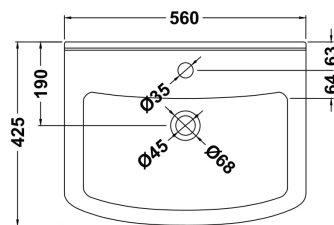

### Packaging Details

Barcode: 5055369071050

Sales Code: NBC102

Description: 550 Deluxe Basin 1Th (300 Deep)

**Product Dimensions**

Height (mm):	160
Width (mm):	506
Depth (mm):	403
Nett Weight (kg):	13

**Packaging Dimensions**

Height (mm):	450
Width (mm):	190
Depth (mm):	580
Gross Weight (kg):	13

**Packaging Data**

Box Colour:	Brown Cardboard Box - Printed
Box Qty:	1
Label Size:	100 x 50
Label Colour:	Not Applicable
Label Qty:	0

### Product Dimensions

Height (mm):	781
Width (mm):	520
Depth (mm):	298
Nett Weight (kg):	15.8

### Packaging Dimensions

Height (mm):	325
Width (mm):	540
Depth (mm):	815
Gross Weight (kg):	16.8