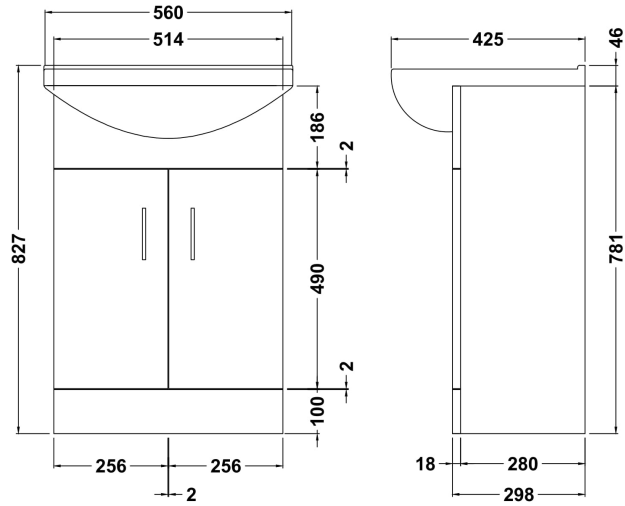

### Packaging Details

Barcode: 5055369071050

Sales Code: NBC102

Description: 550 Deluxe Basin 1Th (300 Deep)

**Product Dimensions**

Height (mm):	160
Width (mm):	506
Depth (mm):	403
Nett Weight (kg):	13

**Packaging Dimensions**

Height (mm):	450
Width (mm):	190
Depth (mm):	580
Gross Weight (kg):	13

**Packaging Data**

Box Colour:	Brown Cardboard Box - Printed
Box Qty:	1
Label Size:	100 x 50
Label Colour:	Not Applicable
Label Qty:	0

### Product Dimensions

Height (mm):	781
Width (mm):	520
Depth (mm):	298
Nett Weight (kg):	15.8

### Packaging Dimensions

Height (mm):	325
Width (mm):	540
Depth (mm):	815
Gross Weight (kg):	16.8