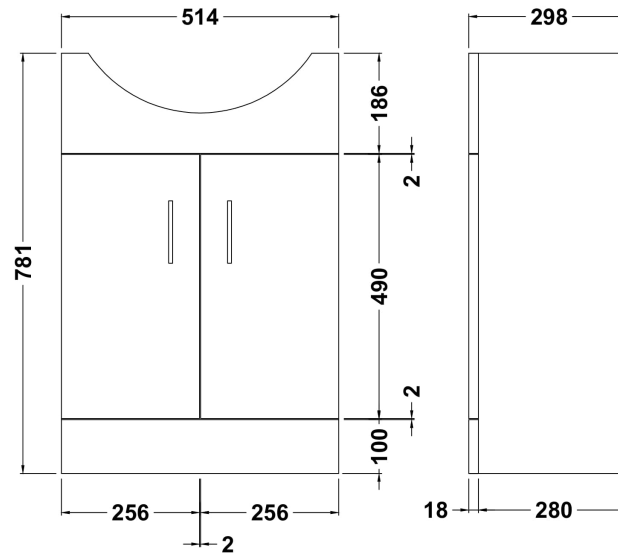

Height (mm):	450
Width (mm):	190
Depth (mm):	580
Gross Weight (kg):	13

**Packaging Data**

Box Colour:	Brown Cardboard Box - Printed
Box Qty:	1
Label Size:	100 x 50
Label Colour:	Not Applicable
Label Qty:	0

**Outer Box Dimensions (If Applicable)**

Height (mm):	
Width (mm):	
Depth (mm):	
Gross Weight (kg):	
Barcode:	5055369054183

**Product Details**

Country of Origin:	China
Fitting Instruction:	No
Certification:	CE: No WRAS: N/A WRAS No: N/A
Product Material:	Vitreous China
Fixing Supplied:	No

### Product Dimensions

Height (mm):	781
Width (mm):	520
Depth (mm):	298
Nett Weight (kg):	15.8

### Packaging Dimensions

Height (mm):	325
Width (mm):	540
Depth (mm):	815
Gross Weight (kg):	16.8