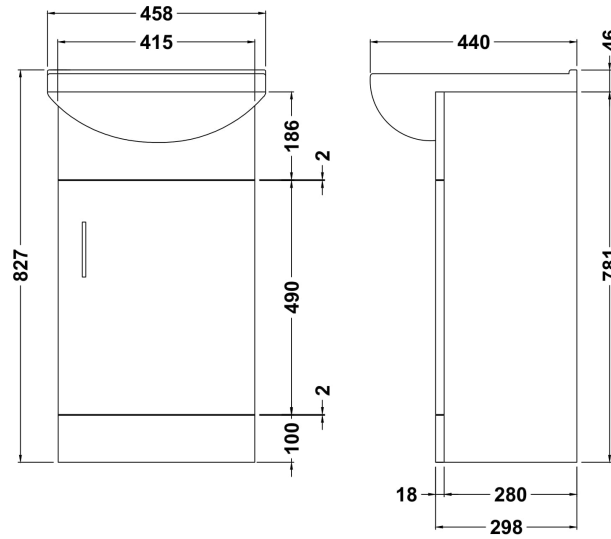

Sales Code: VTM450

Description: Mayford 450mm Basin & Cabinet

Packaging Details

Barcode: 5055369071043

Sales Code: NBC101

Description: 450 Deluxe Basin 1Th (300 Deep)

Product Dimensions

Height (mm):	450
Width (mm):	460
Depth (mm):	180
Nett Weight (kg):	11.5

Packaging Dimensions

Height (mm):	460
Width (mm):	190
Depth (mm):	475
Gross Weight (kg):	11.5

Packaging Data

Box Colour:	Brown Cardboard Box - Printed
Box Qty:	1
Label Size:	100 x 50
Label Colour:	Not Applicable
Label Qty:	0

Outer Box Dimensions (If Applicable)

Height (mm):	
Width (mm):	
Depth (mm):	
Gross Weight (kg):	
Barcode:	5055369054176

Product Details

Country of Origin:	China
Fitting Instruction:	No
Certification:	CE: No WRAS: N/A WRAS No: N/A
Product Material:	Vitreous China
Fixing Supplied:	No

Sales Code: PRC101

Description: 450 Pr Std Basin Unit

Product Dimensions

Height (mm):	781
Width (mm):	415
Depth (mm):	298
Nett Weight (kg):	14.02

Packaging Dimensions

Height (mm):	325
Width (mm):	440
Depth (mm):	815
Gross Weight (kg):	14.02