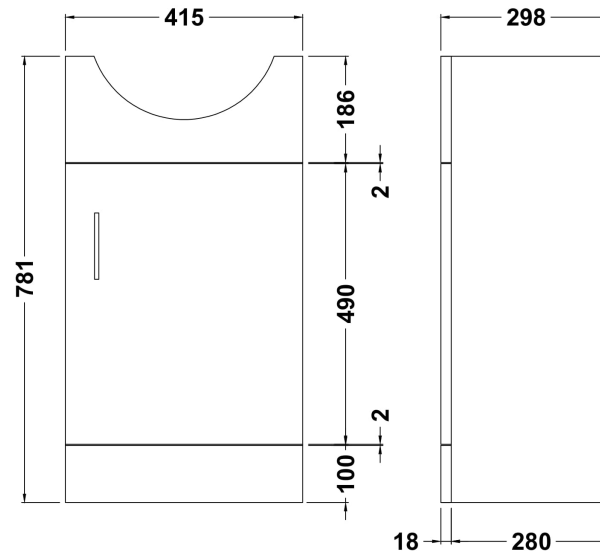

Packaging Dimensions

Height (mm):	460
Width (mm):	190
Depth (mm):	475
Gross Weight (kg):	11.5

Packaging Data

Box Colour:	Brown Cardboard Box - Printed
Box Qty:	1
Label Size:	100 x 50
Label Colour:	Not Applicable
Label Qty:	0

Outer Box Dimensions (If Applicable)

Height (mm):	
Width (mm):	
Depth (mm):	
Gross Weight (kg):	
Barcode:	5055369054176

Product Details

Country of Origin:	China
Fitting Instruction:	No
Certification:	CE: No WRAS: N/A WRAS No: N/A
Product Material:	Vitreous China
Fixing Supplied:	No

Sales Code: PRC101

Description: 450 Pr Std Basin Unit

Product Dimensions

Height (mm):	781
Width (mm):	415
Depth (mm):	298
Nett Weight (kg):	14.02

Packaging Dimensions

Height (mm):	325
Width (mm):	440
Depth (mm):	815
Gross Weight (kg):	14.02

Packaging Data

Box Colour:	Brown Cardboard Box - Printed	
Box Qty:	1	
Label Size:	100 x 50	
Label Colour:	Not Applicable	
Label Qty:	0	

Outer Box Dimensions (If Applicable)

Height (mm):	
Width (mm):	
Depth (mm):	
Gross Weight (kg):	
Barcode:	5055369058310