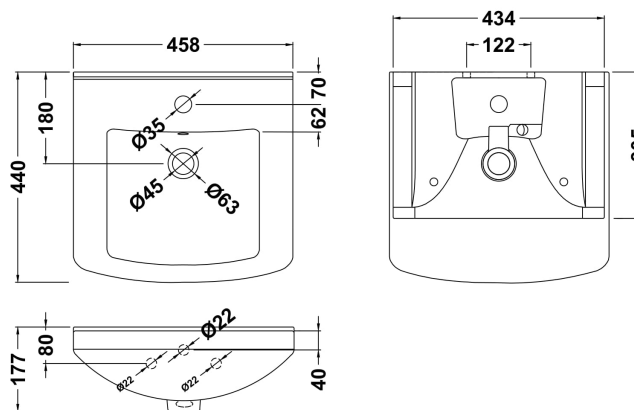

Sales Code: VTM450

Description: Mayford 450mm Basin & Cabinet

Packaging Details

Barcode: 5055369071043

Sales Code: NBC101

Description: 450 Deluxe Basin 1Th (300 Deep)

Product Dimensions

Height (mm):	450
Width (mm):	460
Depth (mm):	180
Nett Weight (kg):	11.5

Packaging Dimensions

Height (mm):	460
Width (mm):	190
Depth (mm):	475
Gross Weight (kg):	11.5

Packaging Data

Box Colour:	Brown Cardboard Box - Printed
Box Qty:	1
Label Size:	100 x 50
Label Colour:	Not Applicable
Label Qty:	0

Outer Box Dimensions (If Applicable)

Height (mm):	
Width (mm):	
Depth (mm):	
Gross Weight (kg):	
Barcode:	5055369054176

Product Details

Country of Origin:	China
Fitting Instruction:	No
Certification:	CE: No WRAS: N/A WRAS No: N/A
Product Material:	Vitreous China
Fixing Supplied:	No

Sales Code: PRC101

Description: 450 Pr Std Basin Unit

Product Dimensions

Height (mm):	781
Width (mm):	415
Depth (mm):	298
Nett Weight (kg):	14.02

Packaging Dimensions

Height (mm):	325
Width (mm):	440
Depth (mm):	815
Gross Weight (kg):	14.02