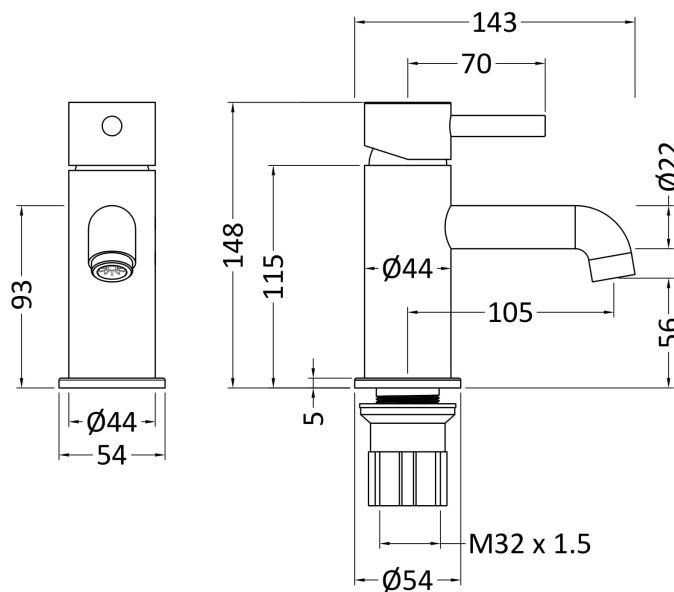

Sales Code: TVT315

Description: Verity Mini Mono Basin Mixer With Waste

Product Dimensions

Height (mm):	148
Width (mm):	54
Depth (mm):	143
Length (mm):	
Nett Weight (kg):	0.75

Packaging Dimensions

Height (mm):	355
Width (mm):	255
Depth (mm):	420
Gross Weight (kg):	0.95

Packaging Data

Box Colour:	White Cardboard Box
Box Qty:	1
Label Size:	100 x 50
Label Colour:	White Label
Label Qty:	2

Outer Box Dimensions (If Applicable)

Height (mm):	165
Width (mm):	270
Depth (mm):	390
Length (mm):	

Gross Weight (kg):	
Barcode:	5055275870709

Product Details

Country of Origin:	China
Fitting Instruction:	Yes
Product Material:	Brass
Control Type:	Manual
Waste Included:	Waste Included
Waste Type:	Not Applicable
WRAS Approval: N/A	Approval No: N/A
Valve/Cartridge Type:	Single Lever Cartridge
Colour/Finish:	Chrome
Mount Type:	Deck
Operating Pressure (bar):	0.1

Flow Rates: (Litres Per Min) 0.1 bar: 2.9 0.5 bar: 5.7 1 bar: 7.9 2 bar: 11.1 3 bar: 13.6

Pipe Size: 15 mm (1/2" Bsp)

Pipe Centres: N/A