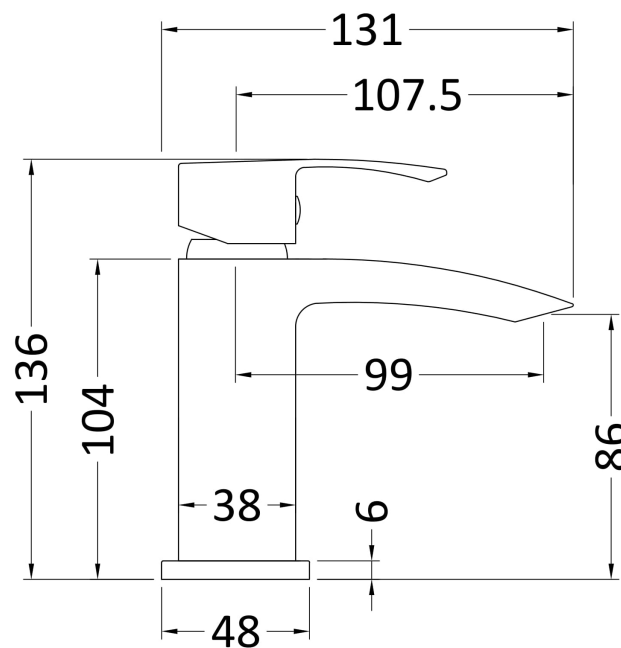

### Product Dimensions

Height (mm):	136
Width (mm):	48
Depth (mm):	126
Length (mm):	
Nett Weight (kg):	0.85

### Packaging Dimensions

Height (mm):	355
Width (mm):	255
Depth (mm):	420
Gross Weight (kg):	1.5

### Outer Box Dimensions (If Applicable)

Height (mm):	265
Width (mm):	355
Depth (mm):	420
Length (mm):	
Gross Weight (kg):	
Barcode:	5055275824399

Flow Rates: (Litres Per Min)	0.1 bar: 2.2	0.5 bar: 7	1 bar: 10.3	2 bar: 14.7	3 bar: 18.2
Pipe Size:	15 mm (1/2" Bsp)				
Pipe Centres:	N/A				