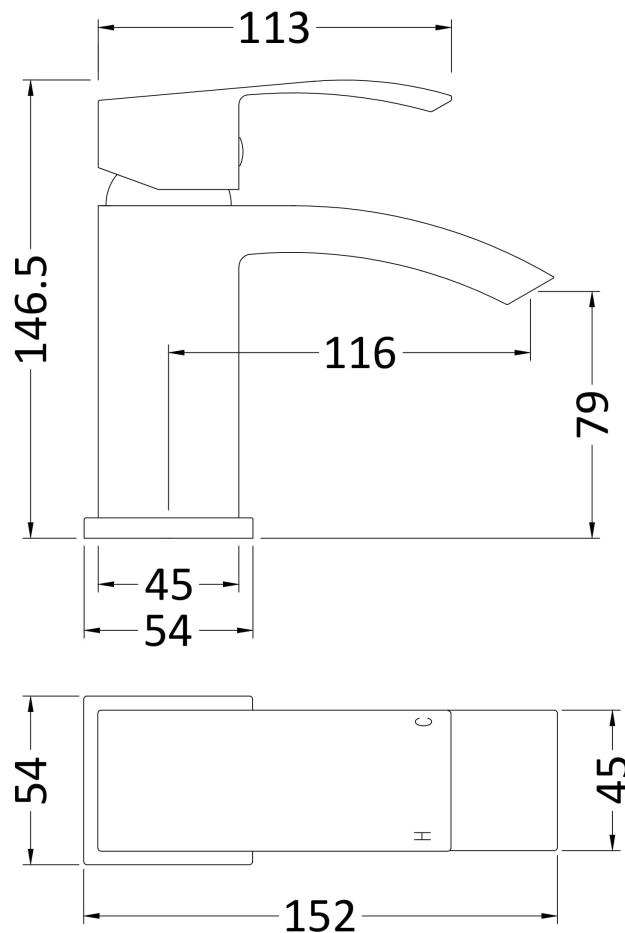

### Product Dimensions

Height (mm):	137
Width (mm):	52
Depth (mm):	133
Length (mm):	
Nett Weight (kg):	1.2

### Packaging Dimensions

Height (mm):	355
Width (mm):	255
Depth (mm):	420
Gross Weight (kg):	1.4

### Outer Box Dimensions (If Applicable)

Height (mm):	380
Width (mm):	460
Depth (mm):	200
Length (mm):	
Gross Weight (kg):	15
Barcode:	5055275824405

Flow Rates: (Litres Per Min)	0.1 bar: 3.5	0.5 bar: 8.3	1 bar: 12	2 bar: 17	3 bar: 21
Pipe Size:	15 mm (1/2" Bsp)				
Pipe Centres:	N/A				