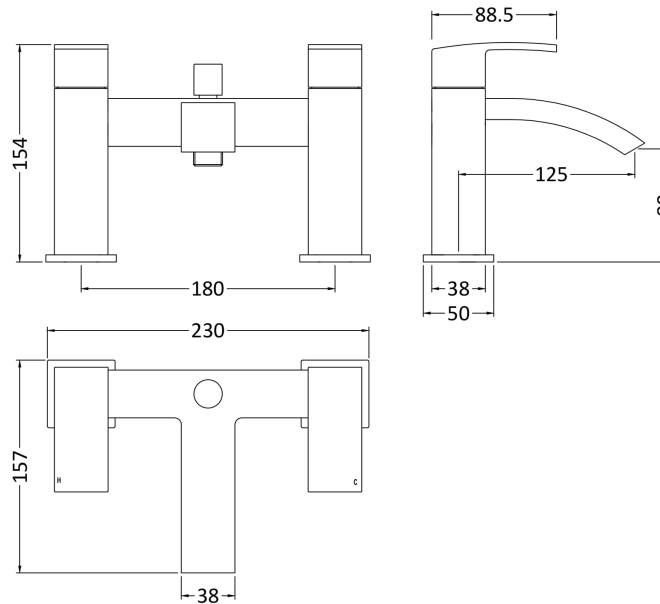

Sales Code: TSI304

Description: Bath Shower Mixer

Product Dimensions

Height (mm):	154
Width (mm):	230
Depth (mm):	157
Length (mm):	
Nett Weight (kg):	2.45

Packaging Dimensions

Height (mm):	415
Width (mm):	255
Depth (mm):	335
Gross Weight (kg):	2.65

Packaging Data

Box Colour:	White Cardboard Box
Box Qty:	1
Label Size:	100 x 50
Label Colour:	White Label
Label Qty:	2

Outer Box Dimensions (If Applicable)

Height (mm):	260
Width (mm):	485
Depth (mm):	445
Length (mm):	
Gross Weight (kg):	16
Barcode:	5055369025541

Product Details

Country of Origin:	China
Fitting Instruction:	Yes
Product Material:	Brass/ABS
Control Type:	Manual
Waste Included:	Waste Not Included
Waste Type:	Not Applicable
WRAS Approval: No	Approval No: N/A
Valve/Cartridge Type:	1/4 Turn Ceramic Disc
Colour/Finish:	Chrome
Mount Type:	Deck
Operating Pressure (bar):	0.2

Flow Rates: (Litres Per Min) 0.1 bar: 8 0.5 bar: 24 1 bar: 34 2 bar: 0 3 bar: 0

Pipe Size: 22 mm (3/4" Bsp)

Pipe Centres: 180 mm