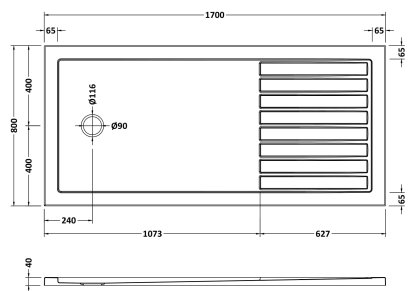

**Sales Code:** TR711780

**Description:** Walk In Tray 1700 X 800

**Product Dimensions**

Length (mm):	1700
Width (mm):	800
Height (mm):	40
Nett Weight (kg):	61.87

**Packaging Dimensions**

Length (mm):	1740
Width (mm):	840
Height (mm):	85
Gross Weight (kg):	61.89

**Packaging Data**

Box Colour:	Shrinkwrap & Polystyrene
Box Qty:	1
Label Size:	100 x 50
Label Colour:	White Label
Label Qty:	2

**Outer Box Dimensions (If Applicable)**

Length (mm):	
Width (mm):	
Height (mm):	
Gross Weight (kg):	
Barcode:	5056211850922

**Product Details**

Country of Origin:	United Kingdom
Fitting Instruction:	Yes
CE Certification:	Yes
Colour/Finish:	Slate Grey
Product Material:	Acrylic Capped ABS
Material Colour Reference:	Slate Grey
Radius:	0
Waste Required (mm):	90
Compatible with Leg Kit:	Not Applicable