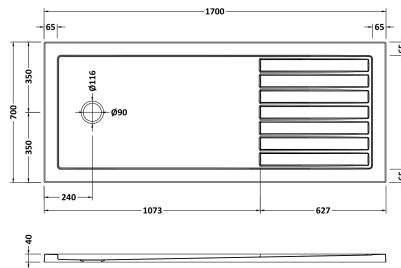

Sales Code: TR711770

Description: Walk In Tray 1700 X 700

Product Dimensions

Length (mm):	1700
Width (mm):	700
Height (mm):	40
Nett Weight (kg):	54.2

Packaging Dimensions

Length (mm):	1740
Width (mm):	740
Height (mm):	80
Gross Weight (kg):	54.22

Packaging Data

Box Colour:	Shrinkwrap & Polystyrene
Box Qty:	1
Label Size:	100 x 50
Label Colour:	White Label
Label Qty:	2

Outer Box Dimensions (If Applicable)

Length (mm):	
Width (mm):	
Height (mm):	
Gross Weight (kg):	
Barcode:	5056211855408

Product Details

Country of Origin:	United Kingdom
Fitting Instruction:	Yes
CE Certification:	Yes
Colour/Finish:	White
Product Material:	Acrylic Capped ABS
Material Colour Reference:	Slate Grey
Radius:	0
Waste Required (mm):	90
Compatible with Leg Kit:	Yes