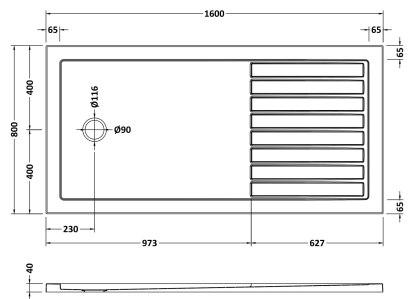

Sales Code: TR711680

Description: Walk In Tray 1600 X 800

Product Dimensions

Length (mm):	1600
Width (mm):	800
Height (mm):	40
Nett Weight (kg):	53.52

Packaging Dimensions

Length (mm):	1640
Width (mm):	840
Height (mm):	85
Gross Weight (kg):	53.54

Packaging Data

Box Colour:	Shrinkwrap & Polystyrene
Box Qty:	1
Label Size:	100 x 50
Label Colour:	White Label
Label Qty:	2

Outer Box Dimensions (If Applicable)

Length (mm):	
Width (mm):	
Height (mm):	
Gross Weight (kg):	
Barcode:	5056211850915

Product Details

Country of Origin:	United Kingdom
Fitting Instruction:	Yes
CE Certification:	Yes
Colour/Finish:	Slate Grey
Product Material:	Acrylic Capped ABS
Material Colour Reference:	Slate Grey
Radius:	0
Waste Required (mm):	90
Compatible with Leg Kit:	Not Applicable