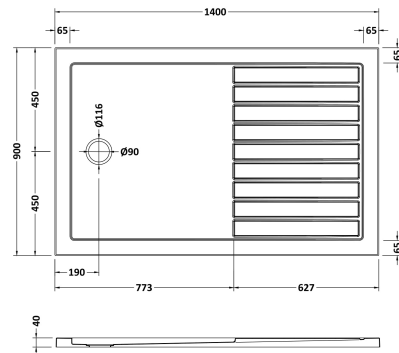

Sales Code: TR711490

Description: Walk In Tray 1400 X 900

Product Dimensions

Length (mm):	1400
Width (mm):	900
Height (mm):	40
Nett Weight (kg):	59.03

Packaging Dimensions

Length (mm):	1440
Width (mm):	940
Height (mm):	85
Gross Weight (kg):	59.05

Packaging Data

Box Colour:	Shrinkwrap & Polystyrene
Box Qty:	1
Label Size:	100 x 50
Label Colour:	White Label
Label Qty:	2

Outer Box Dimensions (If Applicable)

Length (mm):	
Width (mm):	
Height (mm):	
Gross Weight (kg):	
Barcode:	5056211850908

Product Details

Country of Origin:	United Kingdom
Fitting Instruction:	Yes
CE Certification:	Yes
Colour/Finish:	Slate Grey
Product Material:	Acrylic Capped ABS
Material Colour Reference:	Slate Grey
Radius:	0
Waste Required (mm):	90
Compatible with Leg Kit:	Not Applicable