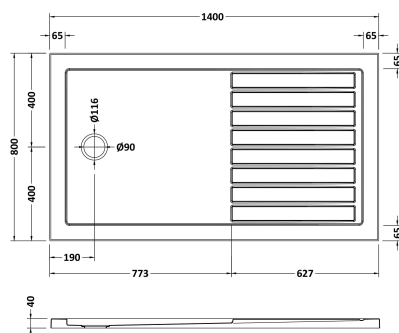

Sales Code: TR711480

Description: Walk In Tray 1400 X 800

Product Dimensions

Length (mm):	1400
Width (mm):	800
Height (mm):	40
Nett Weight (kg):	49.6

Packaging Dimensions

Length (mm):	1440
Width (mm):	840
Height (mm):	80
Gross Weight (kg):	49.62

Packaging Data

Box Colour:	Shrinkwrap & Polystyrene
Box Qty:	1
Label Size:	100 x 50
Label Colour:	White Label
Label Qty:	2

Outer Box Dimensions (If Applicable)

Length (mm):	
Width (mm):	
Height (mm):	
Gross Weight (kg):	
Barcode:	5056211855392

Product Details

Country of Origin:	United Kingdom
Fitting Instruction:	Yes
CE Certification:	Yes
Colour/Finish:	White
Product Material:	Acrylic Capped ABS
Material Colour Reference:	Slate Grey
Radius:	0
Waste Required (mm):	90
Compatible with Leg Kit:	Yes