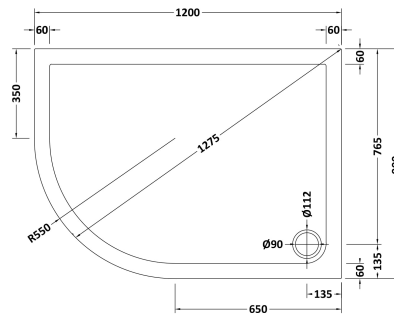

Sales Code: TR71114

Description: Offset Tray Lh 1200 X 900

Product Dimensions

Length (mm):	1200
Width (mm):	900
Height (mm):	40
Nett Weight (kg):	29.25

Packaging Dimensions

Length (mm):	1240
Width (mm):	940
Height (mm):	85
Gross Weight (kg):	29.27

Packaging Data

Box Colour:	Shrinkwrap & Polystyrene
Box Qty:	1
Label Size:	100 x 50
Label Colour:	White Label
Label Qty:	2

Outer Box Dimensions (If Applicable)

Length (mm):	
Width (mm):	
Height (mm):	
Gross Weight (kg):	
Barcode:	5056211813477

Product Details

Country of Origin:	United Kingdom
Fitting Instruction:	Yes
CE Certification:	Yes
Colour/Finish:	Slate Grey
Product Material:	Acrylic Capped ABS Caco3 & Pu
Material Colour Reference:	Slate Grey
Radius:	550
Waste Required (mm):	90
Compatible with Leg Kit:	Yes