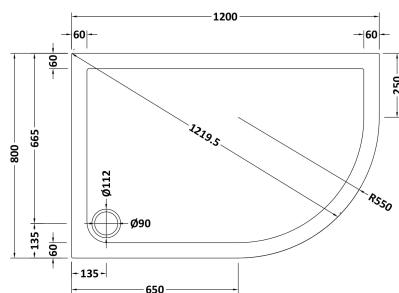

### Product Dimensions

Length (mm):	1200
Width (mm):	800
Height (mm):	40
Nett Weight (kg):	30.92

### Packaging Dimensions

Length (mm):	1240
Width (mm):	840
Height (mm):	85
Gross Weight (kg):	30.94

### Packaging Data

Box Colour:	Shrinkwrap & Polystyrene
Box Qty:	1
Label Size:	100 x 50
Label Colour:	White Label
Label Qty:	2

### Outer Box Dimensions (If Applicable)

Length (mm):	
Width (mm):	
Height (mm):	
Gross Weight (kg):	
Barcode:	5056211813460