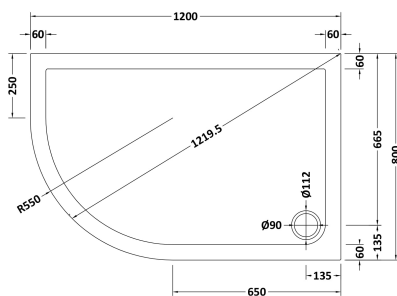

### Product Dimensions

Length (mm):	1200
Width (mm):	800
Height (mm):	40
Nett Weight (kg):	25.27

### Packaging Dimensions

Length (mm):	1240
Width (mm):	840
Height (mm):	85
Gross Weight (kg):	25.29

### Packaging Data

Box Colour:	Shrinkwrap & Polystyrene
Box Qty:	1
Label Size:	100 x 50
Label Colour:	White Label
Label Qty:	2

### Outer Box Dimensions (If Applicable)

Length (mm):	
Width (mm):	
Height (mm):	
Gross Weight (kg):	
Barcode:	5056211813453