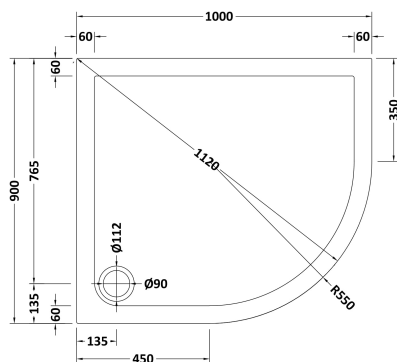

Sales Code: TR71111

Description: Offset Tray Rh 1000 X 900

Product Dimensions

Length (mm):	1000
Width (mm):	900
Height (mm):	40
Nett Weight (kg):	30.93

Packaging Dimensions

Length (mm):	1040
Width (mm):	940
Height (mm):	85
Gross Weight (kg):	30.95

Packaging Data

Box Colour:	Shrinkwrap & Polystyrene
Box Qty:	1
Label Size:	100 x 50
Label Colour:	White Label
Label Qty:	2

Outer Box Dimensions (If Applicable)

Length (mm):	
Width (mm):	
Height (mm):	
Gross Weight (kg):	
Barcode:	5056211813446

Product Details

Country of Origin:	United Kingdom
Fitting Instruction:	Yes
CE Certification:	Yes
Colour/Finish:	Slate Grey
Product Material:	Acrylic Capped ABS Caco3 & Pu
Material Colour Reference:	Slate Grey
Radius:	550
Waste Required (mm):	90
Compatible with Leg Kit:	Yes