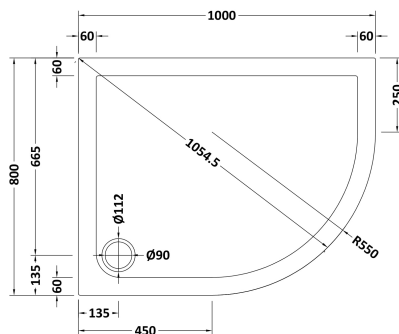

Sales Code: TR71109

Description: Offset Tray Rh 1000 X 800

Product Dimensions

Length (mm):	1000
Width (mm):	800
Height (mm):	40
Nett Weight (kg):	25.1

Packaging Dimensions

Length (mm):	1040
Width (mm):	840
Height (mm):	85
Gross Weight (kg):	25.12

Packaging Data

Box Colour:	Shrinkwrap & Polystyrene
Box Qty:	1
Label Size:	100 x 50
Label Colour:	White Label
Label Qty:	2

Outer Box Dimensions (If Applicable)

Length (mm):	
Width (mm):	
Height (mm):	
Gross Weight (kg):	
Barcode:	5056211813422

Product Details

Country of Origin:	United Kingdom
Fitting Instruction:	Yes
CE Certification:	Yes
Colour/Finish:	Slate Grey
Product Material:	Acrylic Capped ABS Caco3 & Pu
Material Colour Reference:	Slate Grey
Radius:	550
Waste Required (mm):	90
Compatible with Leg Kit:	Yes