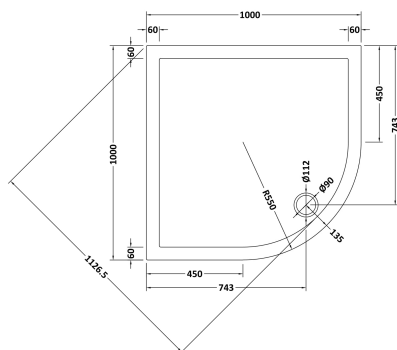

Sales Code: TR71107

Description: Quad Tray 1000 X 1000

Product Dimensions

Length (mm):	
Width (mm):	
Height (mm):	
Nett Weight (kg):	25

Packaging Dimensions

Length (mm):	1040
Width (mm):	1040
Height (mm):	85
Gross Weight (kg):	25

Packaging Data

Box Colour:	
Box Qty:	
Label Size:	x
Label Colour:	
Label Qty:	

Outer Box Dimensions (If Applicable)

Length (mm):	
Width (mm):	
Height (mm):	
Gross Weight (kg):	
Barcode:	5056211813361

Product Details

Country of Origin:	United Kingdom
Fitting Instruction:	Yes
CE Certification:	
Colour/Finish:	
Product Material:	
Material Colour Reference:	
Radius:	
Waste Required (mm):	
Compatible with Leg Kit:	