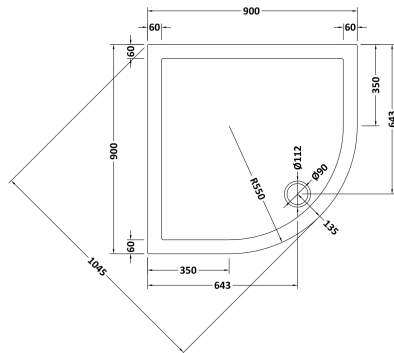

### Product Dimensions

Length (mm):	900
Width (mm):	900
Height (mm):	40
Nett Weight (kg):	29.85

### Packaging Dimensions

Length (mm):	940
Width (mm):	940
Height (mm):	85
Gross Weight (kg):	29.87

### Packaging Data

Box Colour:	Shrinkwrap & Polystyrene
Box Qty:	1
Label Size:	100 x 50
Label Colour:	White Label
Label Qty:	2

### Outer Box Dimensions (If Applicable)

Length (mm):	
Width (mm):	
Height (mm):	
Gross Weight (kg):	
Barcode:	5056211813354