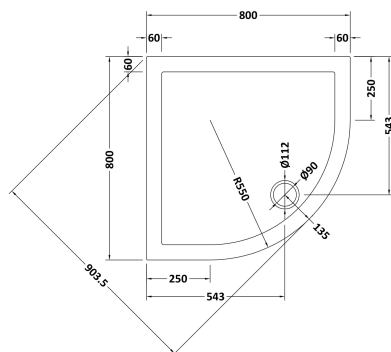

Sales Code: TR71105

Description: Quadrant Tray 800 X 800

Product Dimensions

Length (mm):	800
Width (mm):	800
Height (mm):	40
Nett Weight (kg):	22.72

Packaging Dimensions

Length (mm):	840
Width (mm):	840
Height (mm):	85
Gross Weight (kg):	22.74

Packaging Data

Box Colour:	Shrinkwrap & Polystyrene
Box Qty:	1
Label Size:	100 x 50
Label Colour:	White Label
Label Qty:	2

Outer Box Dimensions (If Applicable)

Length (mm):	
Width (mm):	
Height (mm):	
Gross Weight (kg):	
Barcode:	5056211813347

Product Details

Country of Origin:	United Kingdom
Fitting Instruction:	Yes
CE Certification:	Yes
Colour/Finish:	Slate Grey
Product Material:	Acrylic Capped ABS Caco3 & Pu
Material Colour Reference:	Slate Grey
Radius:	550
Waste Required (mm):	90
Compatible with Leg Kit:	Yes