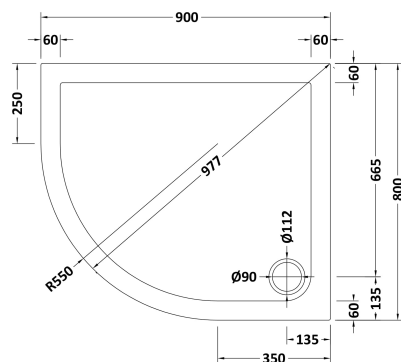

Sales Code: TR71103

Description: Offset Tray Lh 900 X 800

Product Dimensions

Length (mm):	900
Width (mm):	800
Height (mm):	40
Nett Weight (kg):	15.78

Packaging Dimensions

Length (mm):	940
Width (mm):	840
Height (mm):	85
Gross Weight (kg):	15.8

Packaging Data

Box Colour:	Shrinkwrap & Polystyrene
Box Qty:	1
Label Size:	100 x 50
Label Colour:	White Label
Label Qty:	2

Outer Box Dimensions (If Applicable)

Length (mm):	
Width (mm):	
Height (mm):	
Gross Weight (kg):	
Barcode:	5056211813392

Product Details

Country of Origin:	United Kingdom
Fitting Instruction:	Yes
CE Certification:	Yes
Colour/Finish:	Slate Grey
Product Material:	Acrylic Capped ABS Caco3 & Pu
Material Colour Reference:	Slate Grey
Radius:	550
Waste Required (mm):	90
Compatible with Leg Kit:	Yes