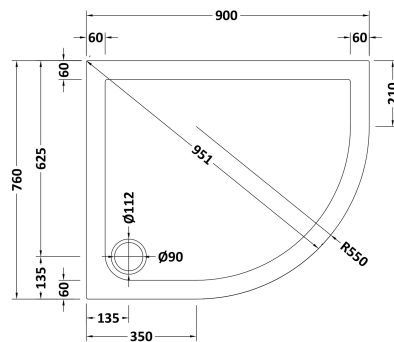

Sales Code: TR71102

Description: Offset Tray Rh 900 X 760

Product Dimensions

Length (mm):	900
Width (mm):	760
Height (mm):	40
Nett Weight (kg):	19.23

Packaging Dimensions

Length (mm):	940
Width (mm):	800
Height (mm):	85
Gross Weight (kg):	19.25

Packaging Data

Box Colour:	Shrinkwrap & Polystyrene
Box Qty:	1
Label Size:	100 x 50
Label Colour:	White Label
Label Qty:	2

Outer Box Dimensions (If Applicable)

Length (mm):	
Width (mm):	
Height (mm):	
Gross Weight (kg):	
Barcode:	5056211813385

Product Details

Country of Origin:	United Kingdom
Fitting Instruction:	Yes
CE Certification:	Yes
Colour/Finish:	Slate Grey
Product Material:	Acrylic Capped ABS Caco3 & Pu
Material Colour Reference:	Slate Grey
Radius:	550
Waste Required (mm):	90
Compatible with Leg Kit:	Yes