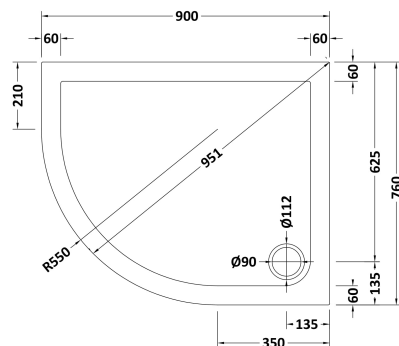

Sales Code: TR71101

Description: Offset Tray Lh 900 X 760

Product Dimensions

Length (mm):	900
Width (mm):	760
Height (mm):	40
Nett Weight (kg):	18.17

Packaging Dimensions

Length (mm):	940
Width (mm):	800
Height (mm):	85
Gross Weight (kg):	18.19

Packaging Data

Box Colour:	Shrinkwrap & Polystyrene
Box Qty:	1
Label Size:	100 x 50
Label Colour:	White Label
Label Qty:	2

Outer Box Dimensions (If Applicable)

Length (mm):	
Width (mm):	
Height (mm):	
Gross Weight (kg):	
Barcode:	5056211813378

Product Details

Country of Origin:	United Kingdom
Fitting Instruction:	Yes
CE Certification:	Yes
Colour/Finish:	Slate Grey
Product Material:	Acrylic Capped ABS Caco3 & Pu
Material Colour Reference:	Slate Grey
Radius:	550
Waste Required (mm):	90
Compatible with Leg Kit:	Yes