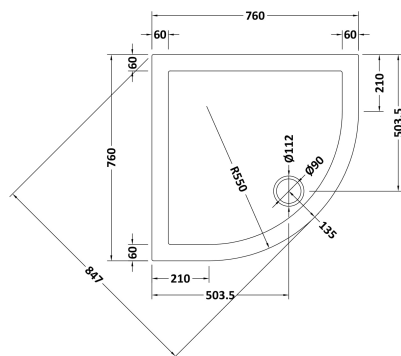

Sales Code: TR71097

Description: Quadrant Tray 760 X 760

Product Dimensions

Length (mm):	760
Width (mm):	760
Height (mm):	40
Nett Weight (kg):	14.07

Packaging Dimensions

Length (mm):	840
Width (mm):	840
Height (mm):	85
Gross Weight (kg):	14.09

Packaging Data

Box Colour:	Shrinkwrap & Polystyrene
Box Qty:	1
Label Size:	100 x 50
Label Colour:	White Label
Label Qty:	2

Outer Box Dimensions (If Applicable)

Length (mm):	
Width (mm):	
Height (mm):	
Gross Weight (kg):	
Barcode:	5056211813675

Product Details

Country of Origin:	United Kingdom
Fitting Instruction:	Yes
CE Certification:	Yes
Colour/Finish:	Slate Grey
Product Material:	Acrylic Capped ABS Caco3 & Pu
Material Colour Reference:	Slate Grey
Radius:	550
Waste Required (mm):	90
Compatible with Leg Kit:	Yes