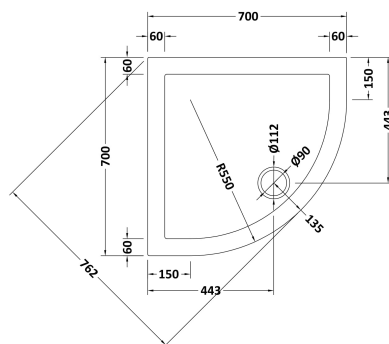

Sales Code: TR71096

Description: Quadrant Tray 700 X 700

Product Dimensions

Length (mm):	700
Width (mm):	700
Height (mm):	40
Nett Weight (kg):	13.55

Packaging Dimensions

Length (mm):	740
Width (mm):	740
Height (mm):	85
Gross Weight (kg):	13.57

Packaging Data

Box Colour:	Shrinkwrap & Polystyrene
Box Qty:	1
Label Size:	100 x 50
Label Colour:	White Label
Label Qty:	2

Outer Box Dimensions (If Applicable)

Length (mm):	
Width (mm):	
Height (mm):	
Gross Weight (kg):	
Barcode:	5056211813668

Product Details

Country of Origin:	United Kingdom
Fitting Instruction:	Yes
CE Certification:	Yes
Colour/Finish:	Slate Grey
Product Material:	Acrylic Capped ABS Caco3 & Pu
Material Colour Reference:	Slate Grey
Radius:	550
Waste Required (mm):	90
Compatible with Leg Kit:	Yes