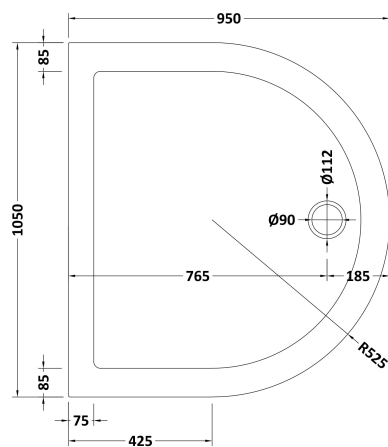

**Sales Code:** TR71095

**Description:** Pearlstone D Shaped Tray

**Product Dimensions**

Length (mm):	
Width (mm):	
Height (mm):	
Nett Weight (kg):	30.6

**Packaging Dimensions**

Length (mm):	1090
Width (mm):	990
Height (mm):	85
Gross Weight (kg):	30.6

**Packaging Data**

Box Colour:	
Box Qty:	
Label Size:	x
Label Colour:	
Label Qty:	

**Outer Box Dimensions (If Applicable)**

Length (mm):	
Width (mm):	
Height (mm):	
Gross Weight (kg):	
Barcode:	5056211813491

**Product Details**

Country of Origin:	United Kingdom
Fitting Instruction:	Yes
CE Certification:	
Colour/Finish:	
Product Material:	
Material Colour Reference:	
Radius:	
Waste Required (mm):	
Compatible with Leg Kit:	