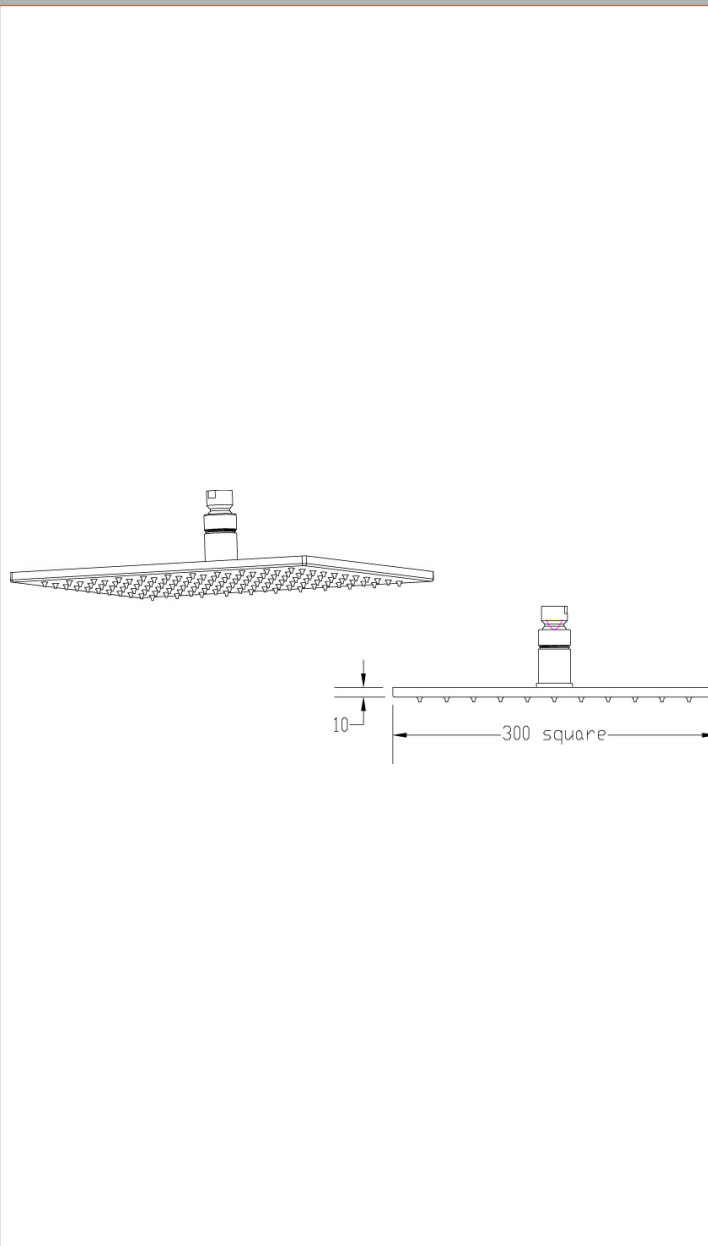

Sales Code: STY072

Description: Led 300mm Square Fixed Head

Product Dimensions	
Length (mm):	
Width (mm):	300
Height (mm):	58
Depth (mm):	300
Nett Weight (kg):	2.42
Packaging Dimensions	
Length (mm):	640
Width (mm):	350
Height (mm):	
Gross Weight (kg):	2.42
Packaging Data	
Box Colour:	White Cardboard Box
Box Qty:	1
Label Size:	100 x 50
Label Colour:	White Label
Label Qty:	2
Outer Box Dimensions (If Applicable)	
Length (mm):	
Width (mm):	350
Height (mm):	645
Depth (mm):	425
Gross Weight (kg):	24
Barcode:	5055369051472
Product Details	
Country of Origin:	China
Fitting Instruction:	No
Product Material:	Brass
Mount Type:	Wall, Surface
Outlet Elbow Supplied:	No
Easy Clean:	No
Head Included:	Yes
Handset Included:	No
Body Jets Included:	Not Applicable
No of Body Jets:	Not Applicable
Operating Pressure (bar):	0.5
Valve/Cartridge Type:	Not Applicable
Flow Rates (L/min):	0.1 bar: N/A 0.5 bar: N/A 1 bar: N/A 2 bar: N/A 3 bar: N/A
TMV2 Approved:	No Approval No: N/A
TMV3 Approved:	No Approval No: N/A
WRAS Approved:	No Approval No: N/A
Head Function:	Single
Handset Function:	Not Applicable
Body Jet Info:	Not Applicable
Pipe Size:	Not Applicable
Pipe Centres:	N/A
Colour/Finish:	Chrome
Hose Included:	Not Applicable
No. of Outlets:	N/A