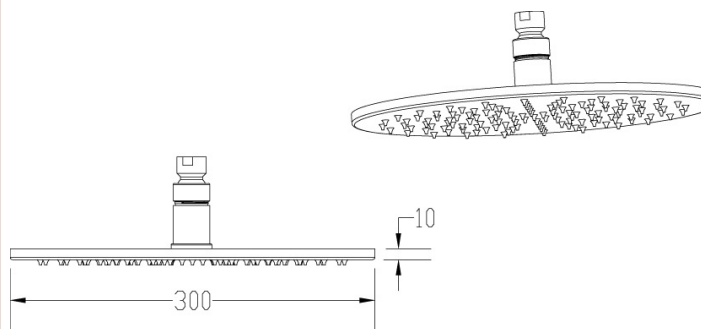

Sales Code: STY071

Description: Led 300mm Round Fixed Head

Product Dimensions

Length (mm):	
Width (mm):	300
Height (mm):	58
Depth (mm):	300
Nett Weight (kg):	2.04

Packaging Dimensions

Length (mm):	345
Width (mm):	410
Height (mm):	
Gross Weight (kg):	2.04

Packaging Data

Box Colour:	White Cardboard Box
Box Qty:	1
Label Size:	100 x 50
Label Colour:	White Label
Label Qty:	2

Outer Box Dimensions (If Applicable)

Length (mm):	
Width (mm):	350
Height (mm):	645
Depth (mm):	425
Gross Weight (kg):	20
Barcode:	5055369051465

Product Details

Country of Origin:	China
Fitting Instruction:	No
Product Material:	Brass
Mount Type:	Wall, Surface
Outlet Elbow Supplied:	No
Easy Clean:	Yes
Head Included:	Yes
Handset Included:	No
Body Jets Included:	Not Applicable
No of Body Jets:	Not Applicable
Operating Pressure (bar):	0.5
Valve/Cartridge Type:	Not Applicable
Flow Rates (L/min):	0.1 bar: N/A 0.5 bar: N/A 1 bar: N/A 2 bar: N/A 3 bar: N/A
TMV2 Approved:	No Approval No: N/A
TMV3 Approved:	No Approval No: N/A
WRAS Approved:	No Approval No: N/A
Head Function:	Single
Handset Function:	Not Applicable
Body Jet Info:	Not Applicable
Pipe Size:	Not Applicable
Pipe Centres:	N/A
Colour/Finish:	Chrome
Hose Included:	Not Applicable
No. of Outlets:	N/A