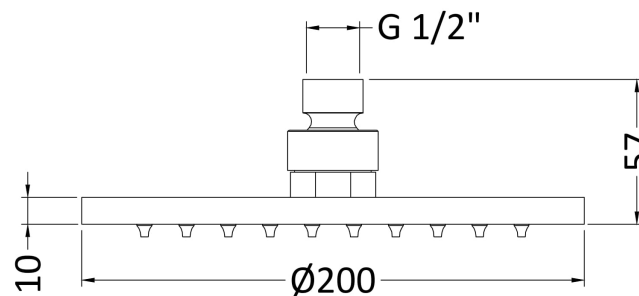

Sales Code: STY069

Description: Led 200mm Round Fixed Head

Product Dimensions

Length (mm):	
Width (mm):	200
Height (mm):	58
Depth (mm):	200
Nett Weight (kg):	1.08

Packaging Dimensions

Length (mm):	230
Width (mm):	420
Height (mm):	
Gross Weight (kg):	1.08

Packaging Data

Box Colour:	White Cardboard Box
Box Qty:	1
Label Size:	100 x 50
Label Colour:	White Label
Label Qty:	2

Outer Box Dimensions (If Applicable)

Length (mm):	
Width (mm):	230
Height (mm):	480
Depth (mm):	420
Gross Weight (kg):	11
Barcode:	5055369048649

Product Details

Country of Origin:	China
Fitting Instruction:	No
Product Material:	Brass
Mount Type:	Wall, Surface
Outlet Elbow Supplied:	No
Easy Clean:	No
Headset Included:	Yes
Handset Included:	No
Body Jets Included:	Not Applicable
No of Body Jets:	Not Applicable
Operating Pressure (bar):	0.5
Valve/Cartridge Type:	Not Applicable
Flow Rates (L/min):	0.1 bar: N/A 0.5 bar: N/A 1 bar: N/A 2 bar: N/A 3 bar: N/A
TMV2 Approved:	No Approval No: N/A
TMV3 Approved:	No Approval No: N/A
WRAS Approved:	No Approval No: N/A
Head Function:	Single
Handset Function:	Not Applicable
Body Jet Info:	Not Applicable
Pipe Size:	Not Applicable
Pipe Centres:	N/A
Colour/Finish:	Chrome
Hose Included:	Not Applicable
No. of Outlets:	N/A