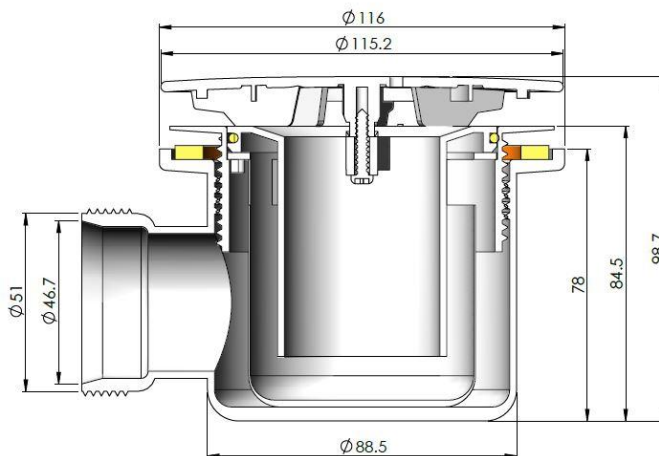

Sales Code: STW002

Description: Mega Flow Shower Waste With Knuckle Blk

Product Dimensions

Length (mm):	
Width (mm):	115
Height (mm):	78
Depth (mm):	780
Nett Weight (kg):	0.41

Packaging Dimensions

Height (mm):	170
Width (mm):	135
Depth (mm):	100
Gross Weight (kg):	0.41

Packaging Data

Box Colour:	White Cardboard Box
Box Qty:	1
Label Size:	100 x 50
Label Colour:	White Label
Label Qty:	2

Outer Box Dimensions (If Applicable)

Height (mm):	560
Width (mm):	360
Length (mm):	
Depth (mm):	
Gross Weight (kg):	14
Barcode:	5056211884576

Product Details

Country of Origin:	China
Fitting Instruction:	Yes
CE Certification:	N/A
Product Material:	Pp
Heating Element Wattage:	Not Applicable
Colour/Finish:	Black
Product Diameter:	115mm
Connection Size:	1 1/2"