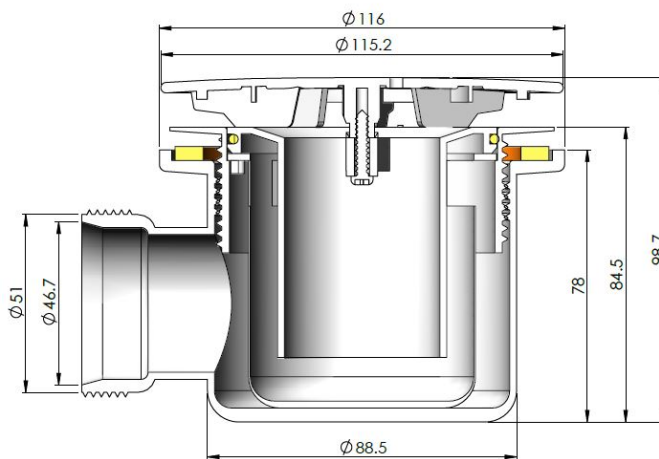

### Product Dimensions

Length (mm):	
Width (mm):	115
Height (mm):	78
Depth (mm):	780
Nett Weight (kg):	0.41

### Packaging Dimensions

Height (mm):	170
Width (mm):	135
Depth (mm):	100
Gross Weight (kg):	0.41

### Outer Box Dimensions (If Applicable)

Height (mm):	560
Width (mm):	360
Length (mm):	
Depth (mm):	
Gross Weight (kg):	14
Barcode:	5055369011629

### Product Details

Country of Origin:	China
Fitting Instruction:	Yes
CE Certification:	N/A
Product Material:	Pp
Heating Element Wattage:	Not Applicable
Colour/Finish:	Chrome
Product Diameter:	115mm
Connection Size:	1 1/2"