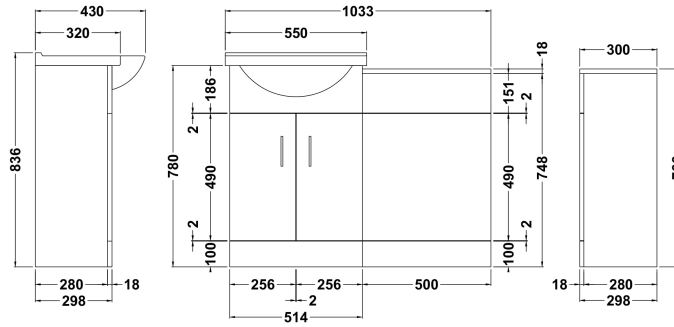

Sales Code: SAT001

Description: Saturn Furniture Pack

Packaging Details

Barcode: 5055369003273