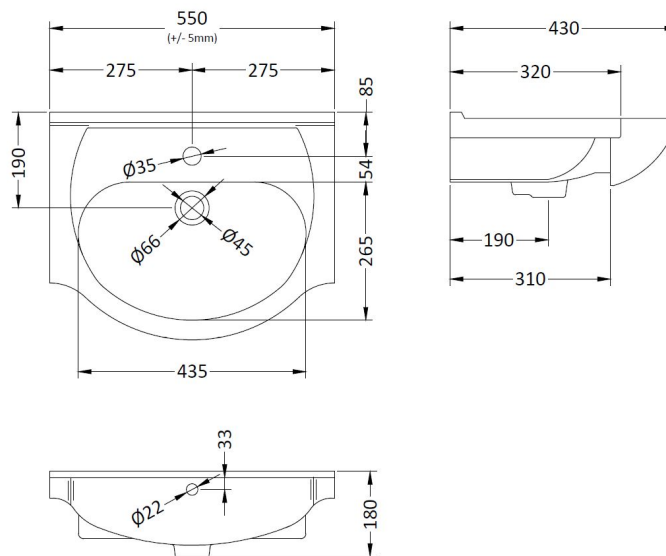

Sales Code: NBC002

Description: Classic 550mm 1T/H Basin

Product Dimensions

Height (mm):	440
Width (mm):	560
Depth (mm):	180
Nett Weight (kg):	13

Packaging Dimensions

Height (mm):	470
Width (mm):	560
Depth (mm):	190
Gross Weight (kg):	13.69

Packaging Data

Box Colour:	Brown Cardboard Box - Printed
Box Qty:	1
Label Size:	120 x 100
Label Colour:	Not Applicable
Label Qty:	0

Outer Box Dimensions (If Applicable)

Height (mm):	
Width (mm):	
Depth (mm):	
Gross Weight (kg):	
Barcode:	5055146172895

Product Details

Country of Origin:	China
Fitting Instruction:	No
Certification:	CE: No WRAS: N/A WRAS No: N/A
Product Material:	Vitreous China
Fixing Supplied:	No

Pans/Bidets: Trap Style: Not Applicable Includes Seat: Not Applicable

Seats: Seat Type: Not Applicable Material: Not Applicable
Function: Not Applicable Hinge Type: Not Applicable
Hinge Material: Not Applicable

Cisterns: Operating Type: Not Applicable Fittings: Not Applicable
Lever Type: Not Applicable

Basins: Tap Hole: One Taphole Chain Stay Hole: No
Template: Not Required Waste Type Req: Slotted
Overflow Inc: Yes Overflow Cover: Yes
Inner Bowl Depth (mm): 125mm