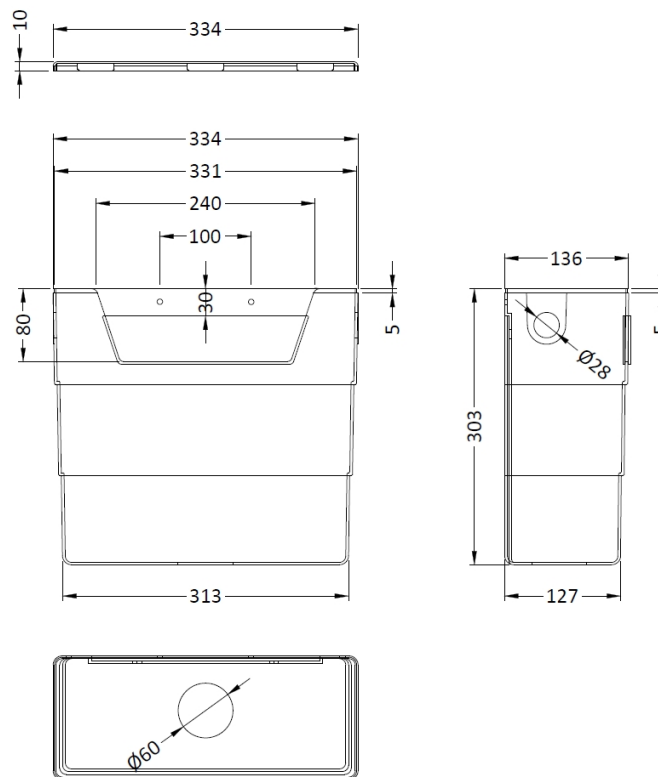

### Outer Box Dimensions (If Applicable)

Height (mm):	
Width (mm):	
Depth (mm):	
Gross Weight (kg):	
Barcode:	5055275830055

### Product Dimensions

Length (mm):	465
Width (mm):	367
Height (mm):	61
Nett Weight (kg):	1.95

### Outer Box Dimensions (If Applicable)

Length (mm):	580
Width (mm):	490
Height (mm):	400
Gross Weight (kg):	22
Barcode:	5060272824853

### Product Dimensions

Length (mm):	
Width (mm):	303
Height (mm):	334
Depth (mm):	136
Nett Weight (kg):	2.23