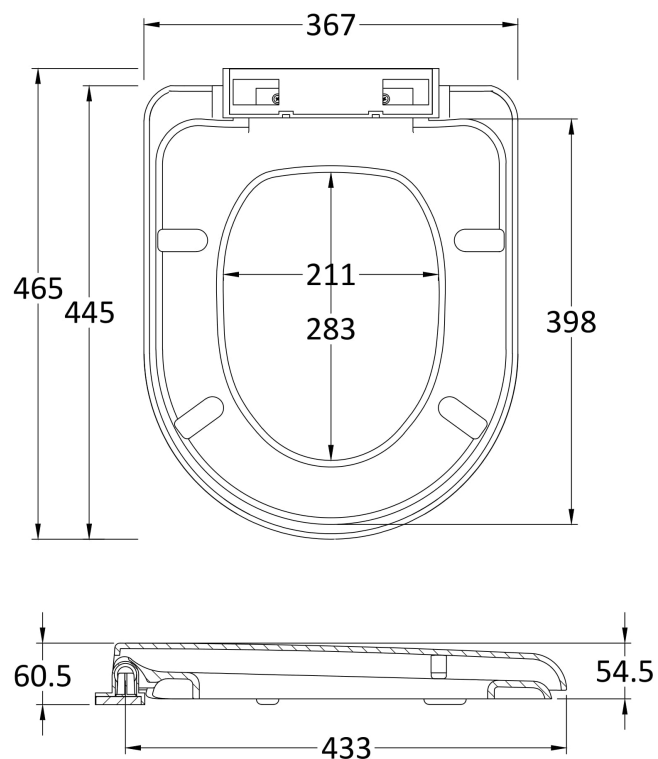

### Product Dimensions

Height (mm):	766
Width (mm):	500
Depth (mm):	300
Nett Weight (kg):	15.72

### Outer Box Dimensions (If Applicable)

Height (mm):	
Width (mm):	
Depth (mm):	
Gross Weight (kg):	
Barcode:	5055275830055

### Outer Box Dimensions (If Applicable)

Height (mm):	
Width (mm):	
Depth (mm):	
Gross Weight (kg):	
Barcode:	5055369032907

### Product Dimensions

Length (mm):	465
Width (mm):	367
Height (mm):	61
Nett Weight (kg):	1.95