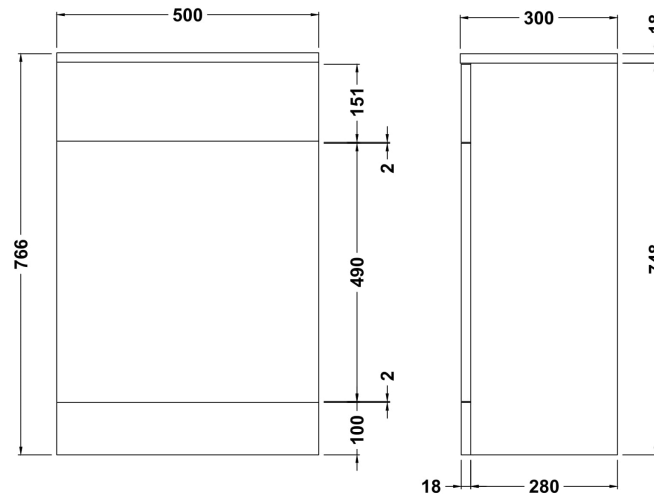

### Product Dimensions

Height (mm):	766
Width (mm):	500
Depth (mm):	300
Nett Weight (kg):	15.72

### Packaging Dimensions

Height (mm):	325
Width (mm):	525
Depth (mm):	810
Gross Weight (kg):	15.72

### Product Dimensions

Height (mm):	781
Width (mm):	520
Depth (mm):	298
Nett Weight (kg):	15.8

### Packaging Dimensions

Height (mm):	325
Width (mm):	540
Depth (mm):	815
Gross Weight (kg):	16.8