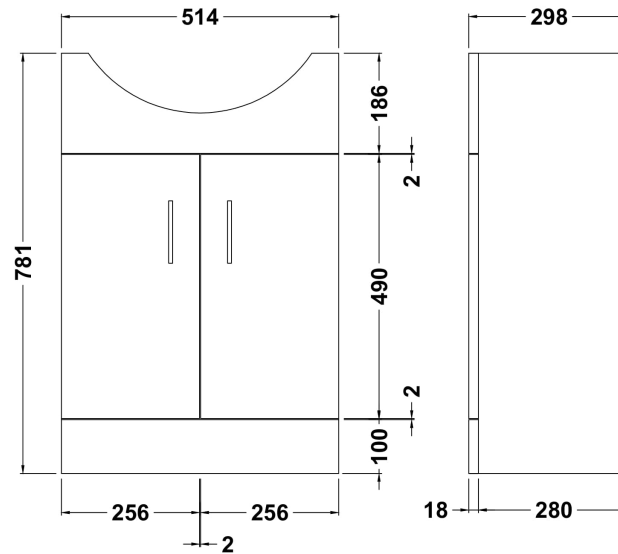

### Product Dimensions

Height (mm):	766
Width (mm):	500
Depth (mm):	300
Nett Weight (kg):	15.72

### Packaging Dimensions

Height (mm):	325
Width (mm):	525
Depth (mm):	810
Gross Weight (kg):	15.72

### Outer Box Dimensions (If Applicable)

Height (mm):	
Width (mm):	
Depth (mm):	
Gross Weight (kg):	
Barcode:	5055275830055

### Product Dimensions

Height (mm):	781
Width (mm):	520
Depth (mm):	298
Nett Weight (kg):	15.8