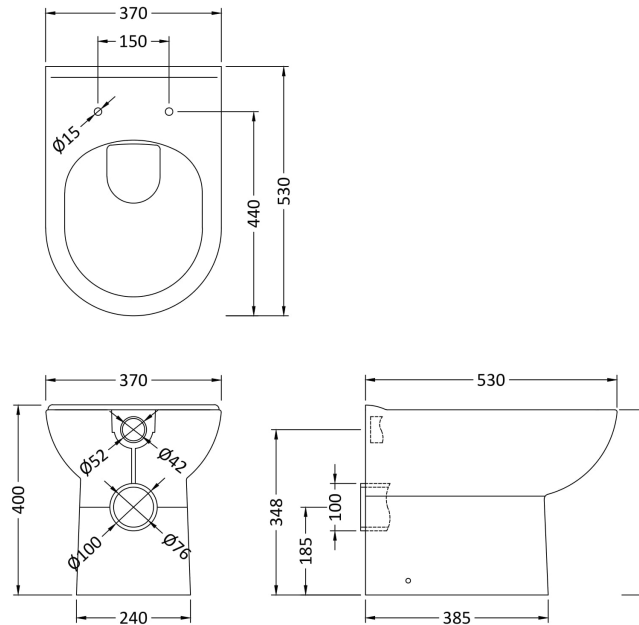

### Product Dimensions

Height (mm):	766
Width (mm):	500
Depth (mm):	300
Nett Weight (kg):	15.72

### Outer Box Dimensions (If Applicable)

Height (mm):	
Width (mm):	
Depth (mm):	
Gross Weight (kg):	
Barcode:	5055275830055

### Product Dimensions

Height (mm):	781
Width (mm):	520
Depth (mm):	298
Nett Weight (kg):	15.8

### Product Dimensions

Height (mm):	400
Width (mm):	370
Depth (mm):	530
Nett Weight (kg):	22.1