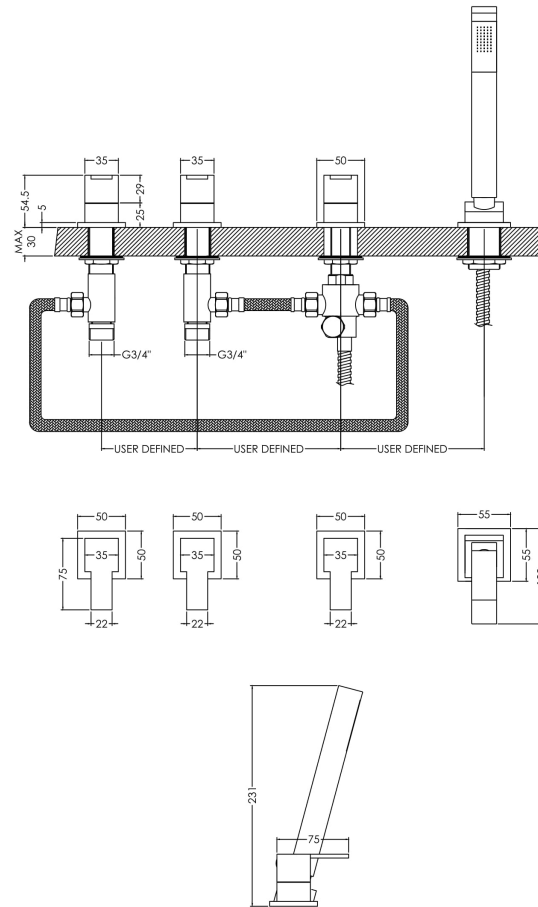

Sales Code: SAN334

Description: Sanford D/M 4Th Bsm No Spout

Product Dimensions

Height (mm):	54
Width (mm):	435
Depth (mm):	75
Length (mm):	
Nett Weight (kg):	3.19

Packaging Dimensions

Height (mm):	85
Width (mm):	390
Depth (mm):	460
Gross Weight (kg):	3.19

Packaging Data

Box Colour:	White Cardboard Box
Box Qty:	1
Label Size:	100 x 50
Label Colour:	White Label
Label Qty:	1

Outer Box Dimensions (If Applicable)

Height (mm):	470
Width (mm):	450
Depth (mm):	400
Length (mm):	
Gross Weight (kg):	
Barcode:	5056211898023

Product Details

Country of Origin:	China
Fitting Instruction:	No
Product Material:	Brass/ABS
Control Type:	Manual
Waste Included:	Waste Not Included
Waste Type:	Not Applicable
WRAS Approval: No	Approval No: N/A
Valve/Cartridge Type:	1/4 Turn Ceramic Disc
Colour/Finish:	Chrome
Mount Type:	Deck
Operating Pressure (bar):	2
Flow Rates: (Litres Per Min)	0.1 bar: 4.2 0.5 bar: 10.3 1 bar: 15 2 bar: 21.2 3 bar: 25.7
Pipe Size:	3/4"
Pipe Centres:	150