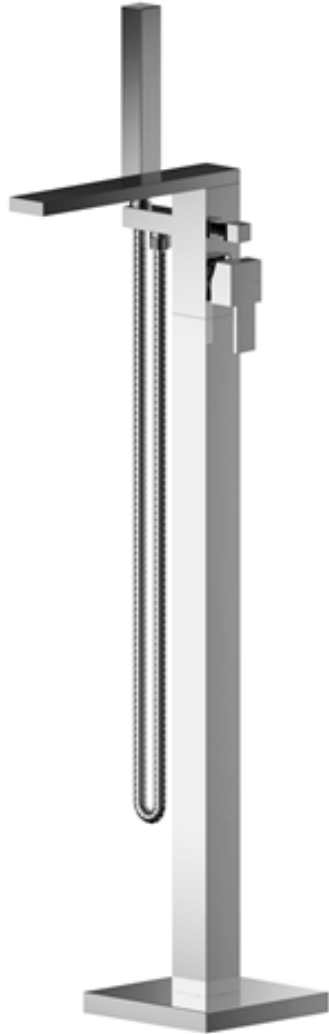

Sales Code: SAN321

Description: Sanford Freestanding Bsm

Product Dimensions

Height (mm):	880
Width (mm):	180
Depth (mm):	205
Length (mm):	
Nett Weight (kg):	6.17

Packaging Dimensions

Height (mm):	230
Width (mm):	420
Depth (mm):	970
Gross Weight (kg):	6.17

Packaging Data

Box Colour:	White Cardboard Box
Box Qty:	1
Label Size:	100 x 50
Label Colour:	White Label
Label Qty:	1

Outer Box Dimensions (If Applicable)

Height (mm):	250
Width (mm):	400
Depth (mm):	980
Length (mm):	
Gross Weight (kg):	
Barcode:	5056211898054

Product Details

Country of Origin:	China
Fitting Instruction:	No
Product Material:	Brass/ABS
Control Type:	Manual
Waste Included:	Waste Not Included
Waste Type:	Not Applicable
WRAS Approval: No	Approval No: N/A
Valve/Cartridge Type:	Single Lever Cartridge
Colour/Finish:	Chrome
Mount Type:	Floor Standing
Operating Pressure (bar):	3
Flow Rates: (Litres Per Min)	0.1 bar: N/A 0.5 bar: N/A 1 bar: 10.5 2 bar: 15.3 3 bar: 19
Pipe Size:	1/2"
Pipe Centres:	N/A