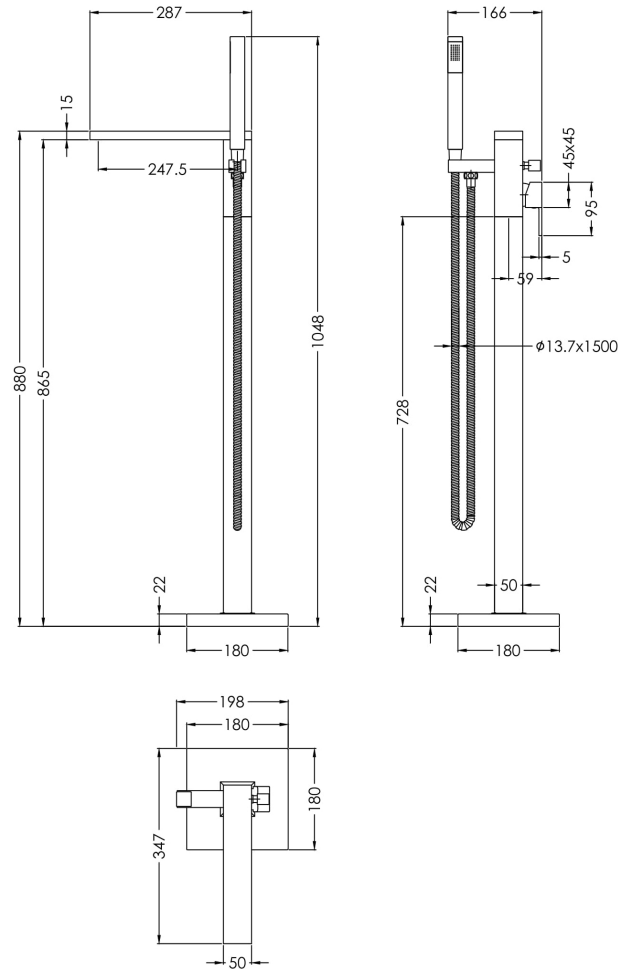

Sales Code: SAN321

Description: Sanford Freestanding Bsm

Product Dimensions

Height (mm):	880
Width (mm):	180
Depth (mm):	205
Length (mm):	
Nett Weight (kg):	6.17

Packaging Dimensions

Height (mm):	230
Width (mm):	420
Depth (mm):	970
Gross Weight (kg):	6.17

Packaging Data

Box Colour:	White Cardboard Box
Box Qty:	1
Label Size:	100 x 50
Label Colour:	White Label
Label Qty:	1

Outer Box Dimensions (If Applicable)

Height (mm):	250
Width (mm):	400
Depth (mm):	980
Length (mm):	
Gross Weight (kg):	
Barcode:	5056211898054

Product Details

Country of Origin:	China
Fitting Instruction:	No
Product Material:	Brass/ABS
Control Type:	Manual
Waste Included:	Waste Not Included
Waste Type:	Not Applicable
WRAS Approval: No	Approval No: N/A
Valve/Cartridge Type:	Single Lever Cartridge
Colour/Finish:	Chrome
Mount Type:	Floor Standing
Operating Pressure (bar):	3
Flow Rates: (Litres Per Min)	0.1 bar: N/A 0.5 bar: N/A 1 bar: 10.5 2 bar: 15.3 3 bar: 19
Pipe Size:	1/2"
Pipe Centres:	N/A