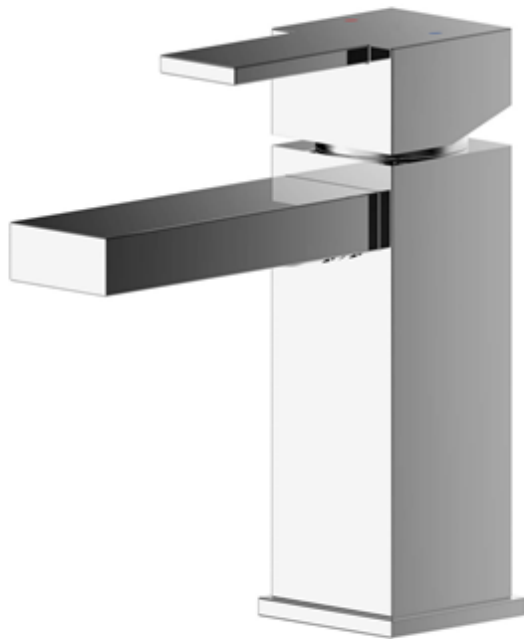

**Sales Code:** SAN315

**Description:** Sanford Mini Basin Mixer (P/B Waste)

**Product Dimensions**

Height (mm):	140
Width (mm):	48
Depth (mm):	125
Length (mm):	
Nett Weight (kg):	1.52

**Packaging Dimensions**

Height (mm):	95
Width (mm):	225
Depth (mm):	275
Gross Weight (kg):	1.52

**Packaging Data**

Box Colour:	White Cardboard Box
Box Qty:	1
Label Size:	100 x 50
Label Colour:	White Label
Label Qty:	1

**Outer Box Dimensions (If Applicable)**

Height (mm):	500
Width (mm):	480
Depth (mm):	295
Length (mm):	
Gross Weight (kg):	
Barcode:	5056211897903

**Product Details**

Country of Origin:	China
Fitting Instruction:	Yes
Product Material:	Brass
Control Type:	Manual
Waste Included:	Waste Included
Waste Type:	Push Button
WRAS Approval:	No
Approval No:	N/A
Valve/Cartridge Type:	Single Lever Cartridge
Colour/Finish:	Chrome
Mount Type:	Deck
Operating Pressure (bar):	0.2