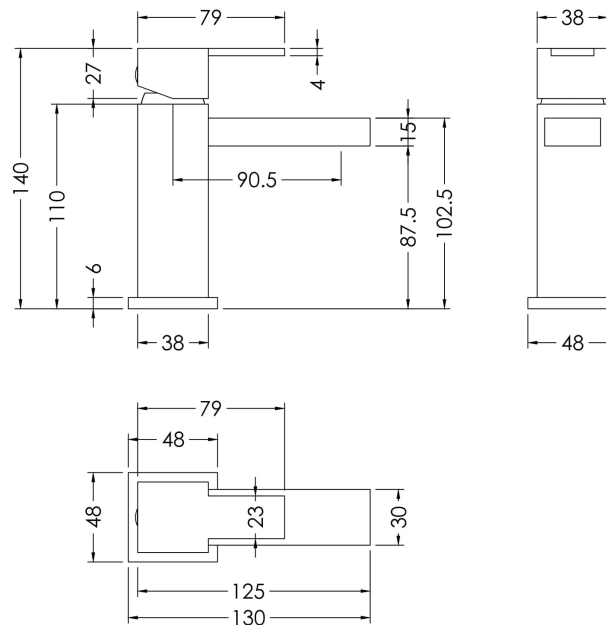

**Sales Code:** SAN315

**Description:** Sanford Mini Basin Mixer (P/B Waste)

**Product Dimensions**

Height (mm):	140
Width (mm):	48
Depth (mm):	125
Length (mm):	
Nett Weight (kg):	1.52

**Packaging Dimensions**

Height (mm):	95
Width (mm):	225
Depth (mm):	275
Gross Weight (kg):	1.52

**Packaging Data**

Box Colour:	White Cardboard Box
Box Qty:	1
Label Size:	100 x 50
Label Colour:	White Label
Label Qty:	1

**Outer Box Dimensions (If Applicable)**

Height (mm):	500
Width (mm):	480
Depth (mm):	295
Length (mm):	
Gross Weight (kg):	
Barcode:	5056211897903

**Product Details**

Country of Origin:	China
Fitting Instruction:	Yes
Product Material:	Brass
Control Type:	Manual
Waste Included:	Waste Included
Waste Type:	Push Button
WRAS Approval:	No
Approval No:	N/A
Valve/Cartridge Type:	Single Lever Cartridge
Colour/Finish:	Chrome
Mount Type:	Deck
Operating Pressure (bar):	0.2

Flow Rates: (Litres Per Min)	0.1 bar: 2.2	0.5 bar: 6.2	1 bar: 9	2 bar: 12.9	3 bar: 16
Pipe Size:	1/2"				
Pipe Centres:	N/A				