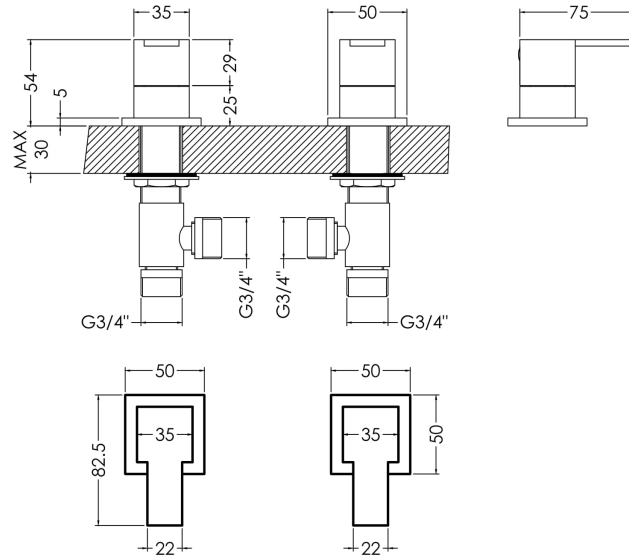

Sales Code: SAN308

Description: Sanford 3/4" Side Valves

**Product Dimensions**

Height (mm):	55
Width (mm):	50
Depth (mm):	75
Length (mm):	
Nett Weight (kg):	1.45

**Packaging Dimensions**

Height (mm):	95
Width (mm):	175
Depth (mm):	230
Gross Weight (kg):	1.45

**Packaging Data**

Box Colour:	White Cardboard Box
Box Qty:	1
Label Size:	100 x 50
Label Colour:	White Label
Label Qty:	1

**Outer Box Dimensions (If Applicable)**

Height (mm):	500
Width (mm):	380
Depth (mm):	250
Length (mm):	
Gross Weight (kg):	
Barcode:	5056211898061

**Product Details**

Country of Origin:	China
Fitting Instruction:	No
Product Material:	Brass
Control Type:	Manual
Waste Included:	Waste Not Included
Waste Type:	Not Applicable
WRAS Approval: No	Approval No: N/A
Valve/Cartridge Type:	1/4 Turn Ceramic Disc
Colour/Finish:	Chrome
Mount Type:	Deck
Operating Pressure (bar):	0.5
Flow Rates: (Litres Per Min)	0.1 bar: 7.9 0.5 bar: 16.5 1 bar: 23.1 2 bar: 32.9 3 bar: 40.2
Pipe Size:	3/4"
Pipe Centres:	N/A