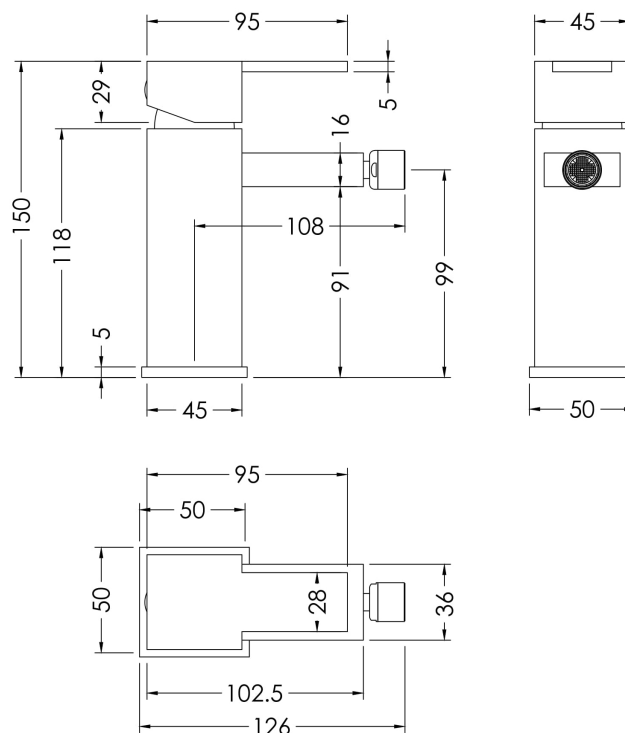

### Product Dimensions

Height (mm):	150
Width (mm):	50
Depth (mm):	102
Length (mm):	
Nett Weight (kg):	1.66

### Packaging Dimensions

Height (mm):	95
Width (mm):	245
Depth (mm):	285
Gross Weight (kg):	1.66

### Packaging Data

Box Colour:	White Cardboard Box
Box Qty:	1
Label Size:	100 x 50
Label Colour:	White Label
Label Qty:	1

### Outer Box Dimensions (If Applicable)

Height (mm):	500
Width (mm):	540
Depth (mm):	300
Length (mm):	
Gross Weight (kg):	
Barcode:	5056211897927