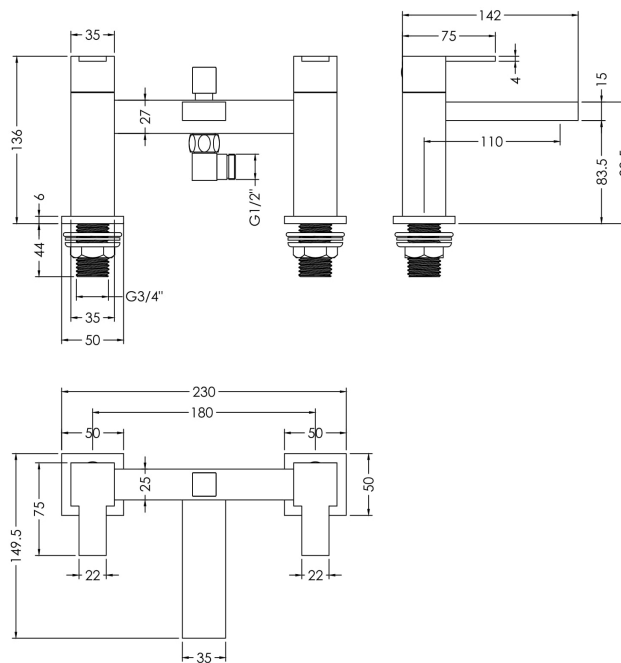

### Product Dimensions

Height (mm):	136
Width (mm):	230
Depth (mm):	142
Length (mm):	
Nett Weight (kg):	2.82

### Packaging Dimensions

Height (mm):	185
Width (mm):	190
Depth (mm):	270
Gross Weight (kg):	2.82

### Outer Box Dimensions (If Applicable)

Height (mm):	560
Width (mm):	440
Depth (mm):	430
Length (mm):	
Gross Weight (kg):	
Barcode:	5056211897996

Flow Rates: (Litres Per Min)	0.1 bar: 3.4	0.5 bar: 9.1	1 bar: 13.3	2 bar: 19.2	3 bar: 23.6
Pipe Size:	3/4"				
Pipe Centres:	180				