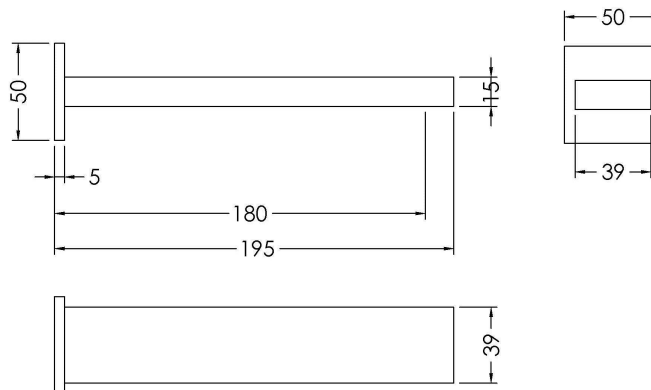

Sales Code: SAN300

Description: Sanford Bath Spout

Product Dimensions

Height (mm):	50
Width (mm):	50
Depth (mm):	195
Length (mm):	
Nett Weight (kg):	0.81

Packaging Dimensions

Height (mm):	75
Width (mm):	85
Depth (mm):	280
Gross Weight (kg):	0.81

Packaging Data

Box Colour:	White Cardboard Box
Box Qty:	1
Label Size:	100 x 50
Label Colour:	White Label
Label Qty:	1

Outer Box Dimensions (If Applicable)

Height (mm):	400
Width (mm):	370
Depth (mm):	290
Length (mm):	
Gross Weight (kg):	
Barcode:	5056211898078

Product Details

Country of Origin:	China
Fitting Instruction:	No
Product Material:	Brass
Control Type:	Manual
Waste Included:	Waste Not Included
Waste Type:	Not Applicable
WRAS Approval: No	Approval No: N/A
Valve/Cartridge Type:	Not Applicable
Colour/Finish:	Chrome
Mount Type:	Wall
Operating Pressure (bar):	1
Flow Rates: (Litres Per Min) 0.1 bar: 6.3 0.5 bar: 13.3 1 bar: 18.6 2 bar: 26.3 3 bar: 32.4	
Pipe Size:	1/2"
Pipe Centres:	N/A