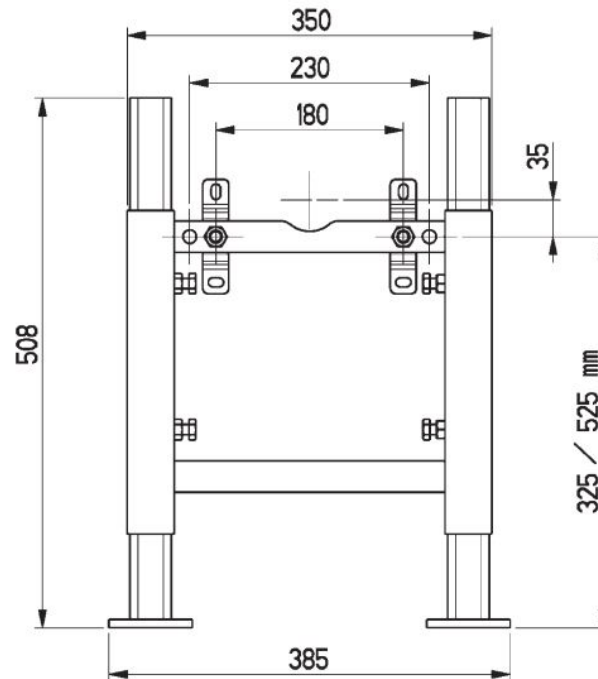

Sales Code: S4WHF

Description: Standard Wall Hung Frame

Product Dimensions

Length (mm):	
Width (mm):	370
Height (mm):	510
Depth (mm):	355
Nett Weight (kg):	10.5

Packaging Dimensions

Height (mm):	195
Width (mm):	510
Depth (mm):	850
Gross Weight (kg):	10.5

Packaging Data

Box Colour:	Brown Cardboard Box
Box Qty:	1
Label Size:	100 x 50
Label Colour:	White Label
Label Qty:	2

Outer Box Dimensions (If Applicable)

Height (mm):	
Width (mm):	
Length (mm):	
Depth (mm):	
Gross Weight (kg):	
Barcode:	5055275805305

Product Details

Country of Origin:	United Kingdom
Fitting Instruction:	Yes
CE Certification:	No
Product Material:	
Heating Element Wattage:	
Colour/Finish:	
Product Diameter:	
Connection Size:	