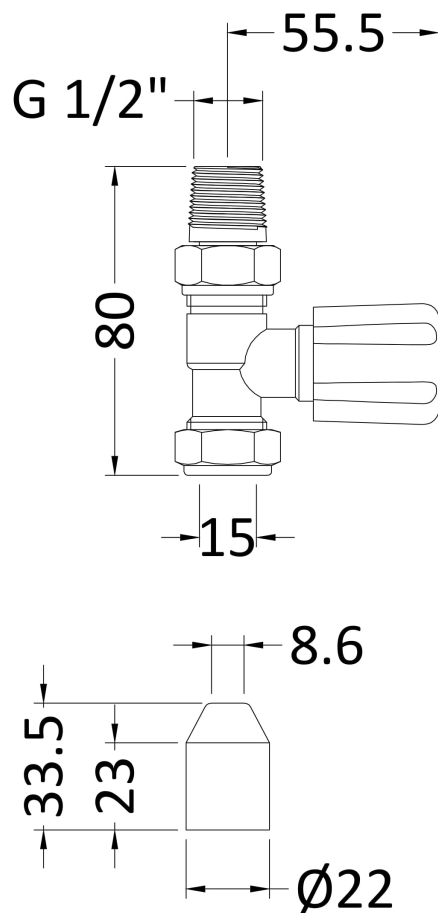

Sales Code: RV004

Description: Radiator Valves (Straight)

Product Dimensions

Height (mm):	78
Width (mm):	30
Depth (mm):	70
Length (mm):	
Nett Weight (kg):	0.4

Packaging Dimensions

Height (mm):	50
Width (mm):	110
Length (mm):	120
Gross Weight (kg):	0.4

Packaging Data

Box Colour:	White Cardboard Box
Box Qty:	1
Label Size:	100 x 50
Label Colour:	White Label
Label Qty:	1

Outer Box Dimensions (If Applicable)

Height (mm):	
Width (mm):	
Length (mm):	
Gross Weight (kg):	
Barcode:	5055369019946

Product Details

Country of Origin:	United Kingdom		
Fitting Instruction:	No		
Certification:	CE: N/A	RoHS: N/A	WEEE: N/A
Colour/Finish:	Chrome		
RAL No:	N/A		
Product Material:	Steel		
Heat Element Wattage:	Not Applicable		
Heating Element Wattage Compatible:	N/A		
BTU Outputs:	30°C / N/A	50°C / N/A	60°C /
Thermal Outputs: (Watts)	30°C / N/A	50°C / N/A	60°C /
Pipe Centres - If Vertical:	N/A		
Pipe Centres - If Horizontal:	N/A		
Max Projection:	N/A		
Tube Diameter:	N/A		
Packaging Volume (L):	N/A		
Wall to Centre of Tappings:	N/A		
Floor to Centre of Tappings:	N/A		
Dual Fuel:	N/A		
IP Rating:			