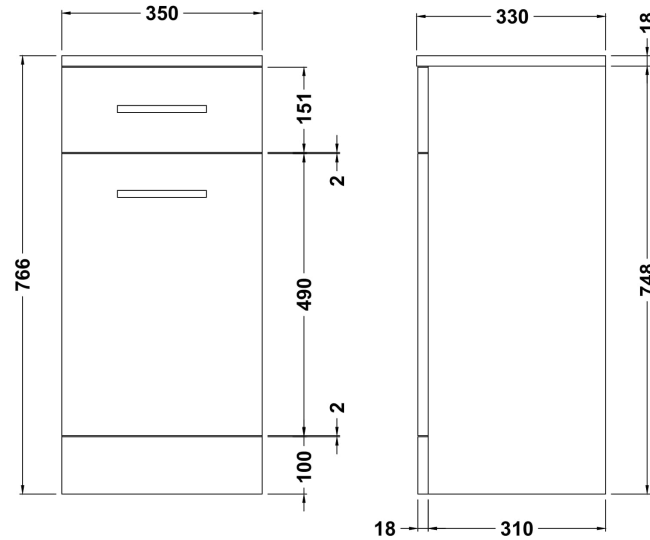

### Product Dimensions

Height (mm):	765
Width (mm):	330
Depth (mm):	350
Nett Weight (kg):	17.3

### Packaging Dimensions

Height (mm):	355
Width (mm):	375
Depth (mm):	810
Gross Weight (kg):	17.3

### Packaging Data

Box Colour:	Brown Cardboard Box - Printed
Box Qty:	1
Label Size:	100 x 50
Label Colour:	Not Applicable
Label Qty:	0

### Outer Box Dimensions (If Applicable)

Height (mm):	
Width (mm):	
Depth (mm):	
Gross Weight (kg):	
Barcode:	5055275830147