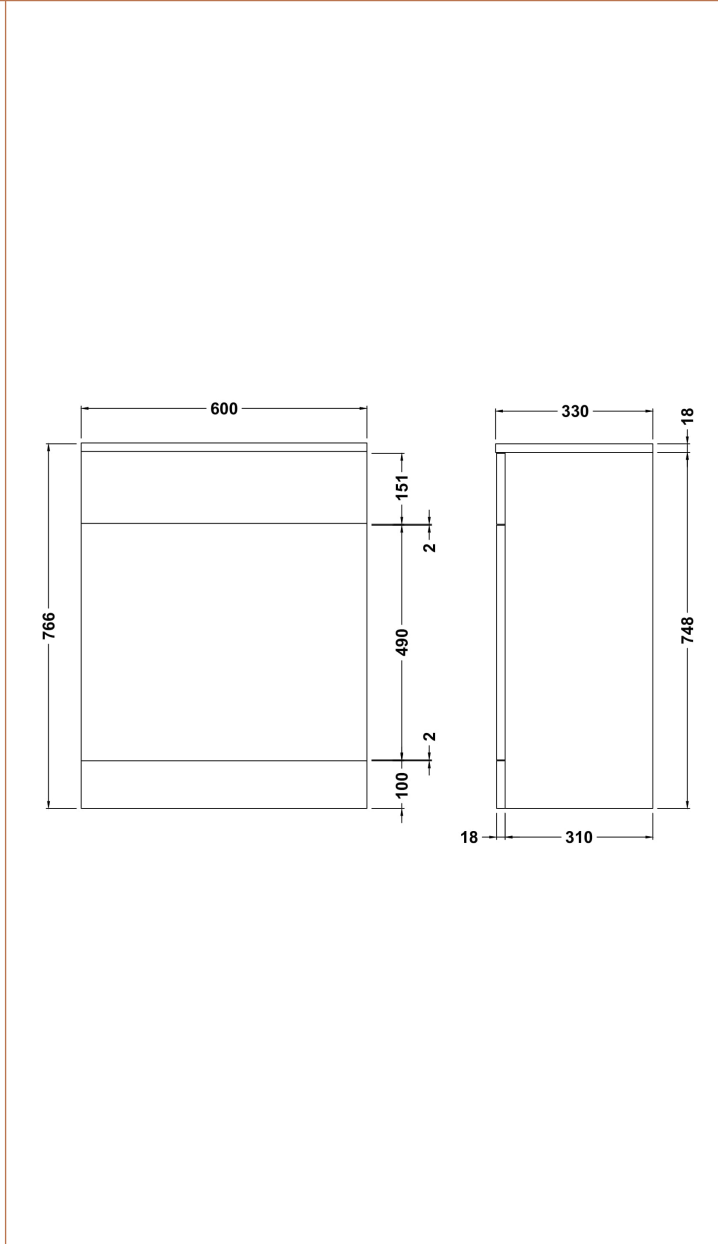

Sales Code: PRC144

Description: 600X330 Pr W.C. Unit

### Product Dimensions

Height (mm):	766
Width (mm):	600
Depth (mm):	330
Nett Weight (kg):	20.65

### Packaging Dimensions

Height (mm):	355
Width (mm):	625
Depth (mm):	810
Gross Weight (kg):	20.65

### Outer Box Dimensions (If Applicable)

Height (mm):	
Width (mm):	
Depth (mm):	
Gross Weight (kg):	
Barcode:	5055275830208